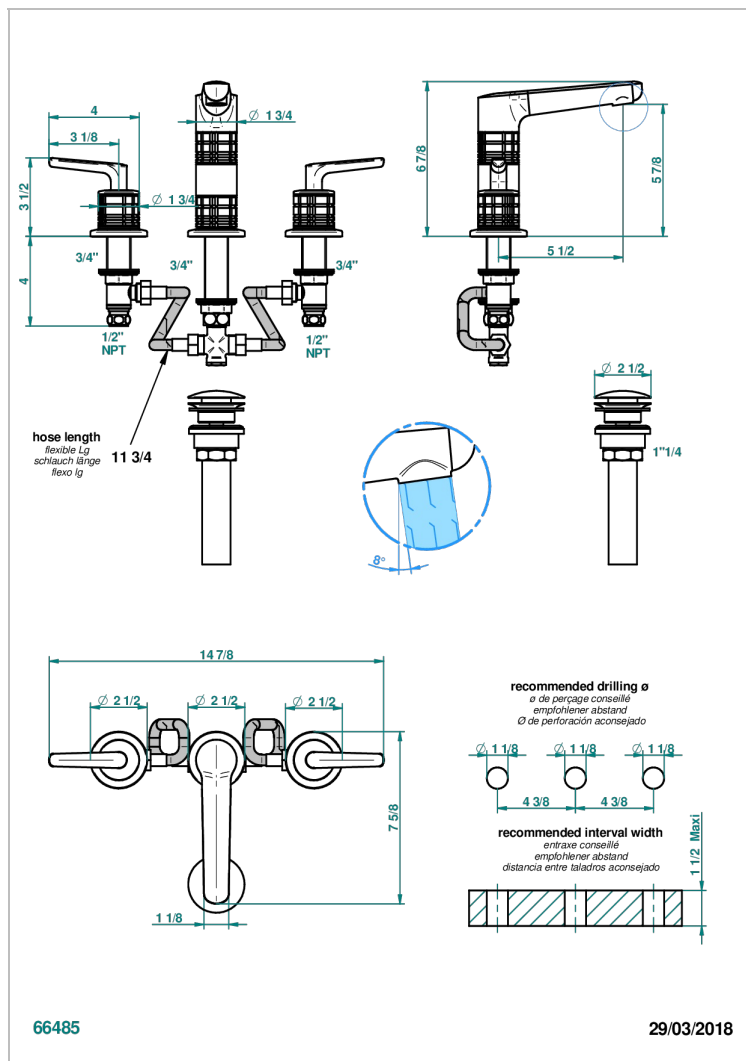

SYSTEM CRYSTAL WITH LEVER HANDLES

G9K-152/US

Widespread lavatory set, high spout, with drain

CHARACTERISTIC

- System Crystal with lever handles
- Widespread lavatory set, high spout, with drain

AVAILABLE FINITIONS