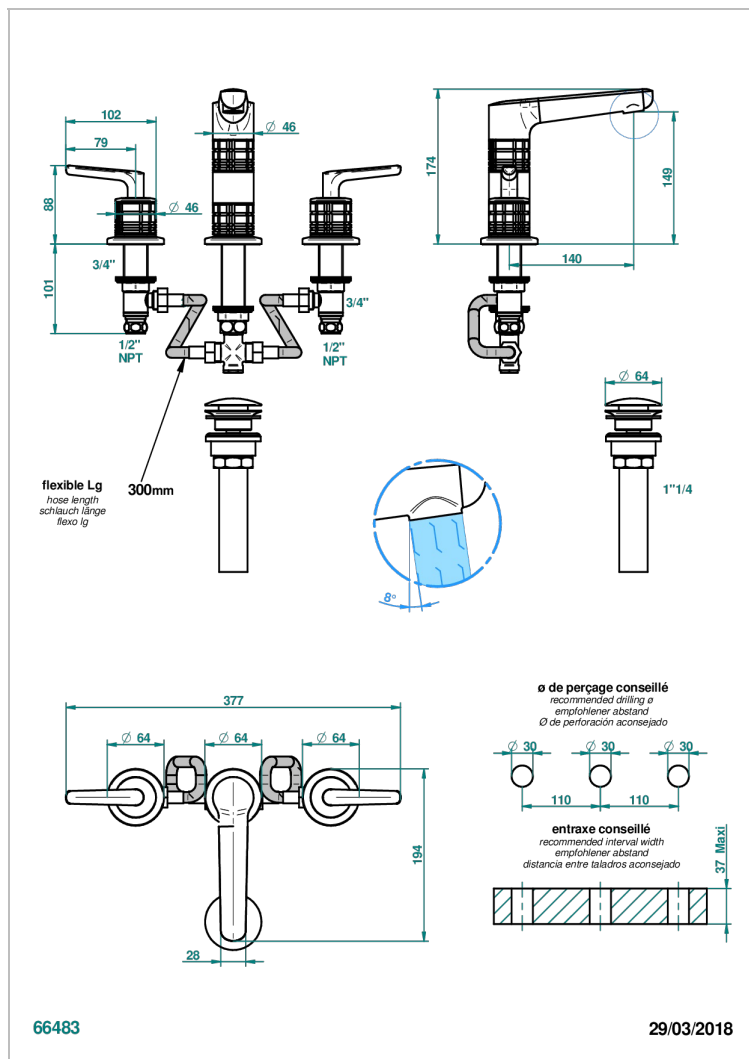

# SYSTEM HOWLITE WITH LEVER HANDLES

G9H-152/US

Widespread lavatory set, high spout, with drain

## CHARACTERISTIC

- System Howlite with lever handles
- Widespread lavatory set, high spout, with drain