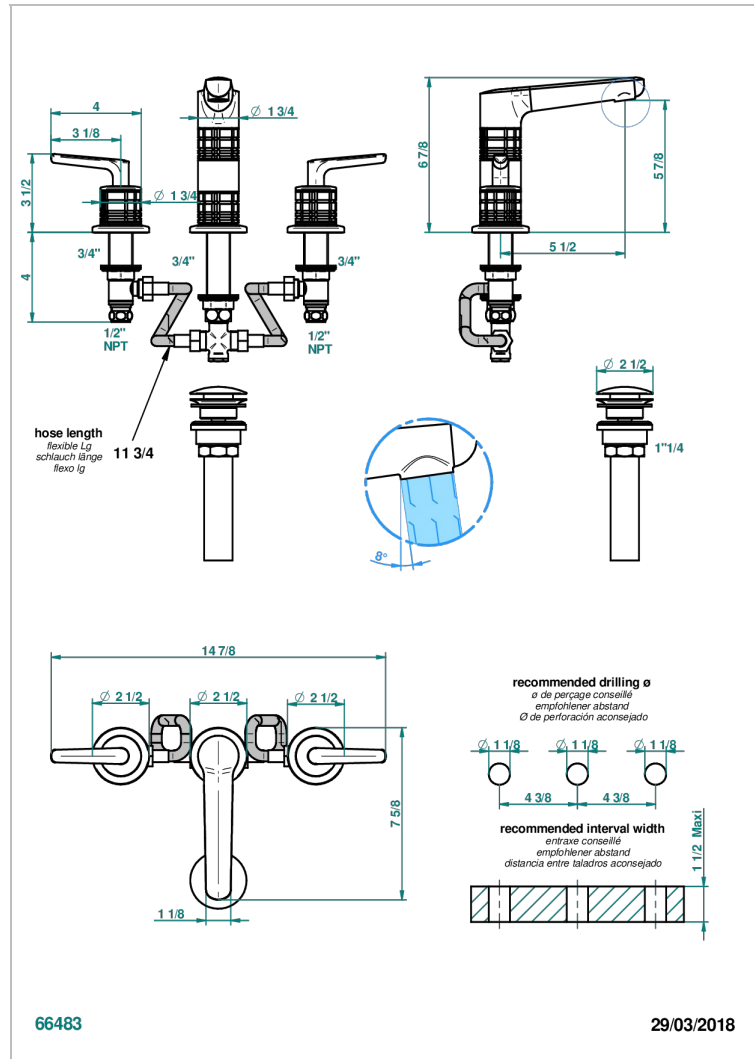

SYSTEM HOWLITE WITH LEVER HANDLES

G9H-152/US

Widespread lavatory set, high spout, with drain

CHARACTERISTIC

- System Howlite with lever handles
- Widespread lavatory set, high spout, with drain

AVAILABLE FINITIONS