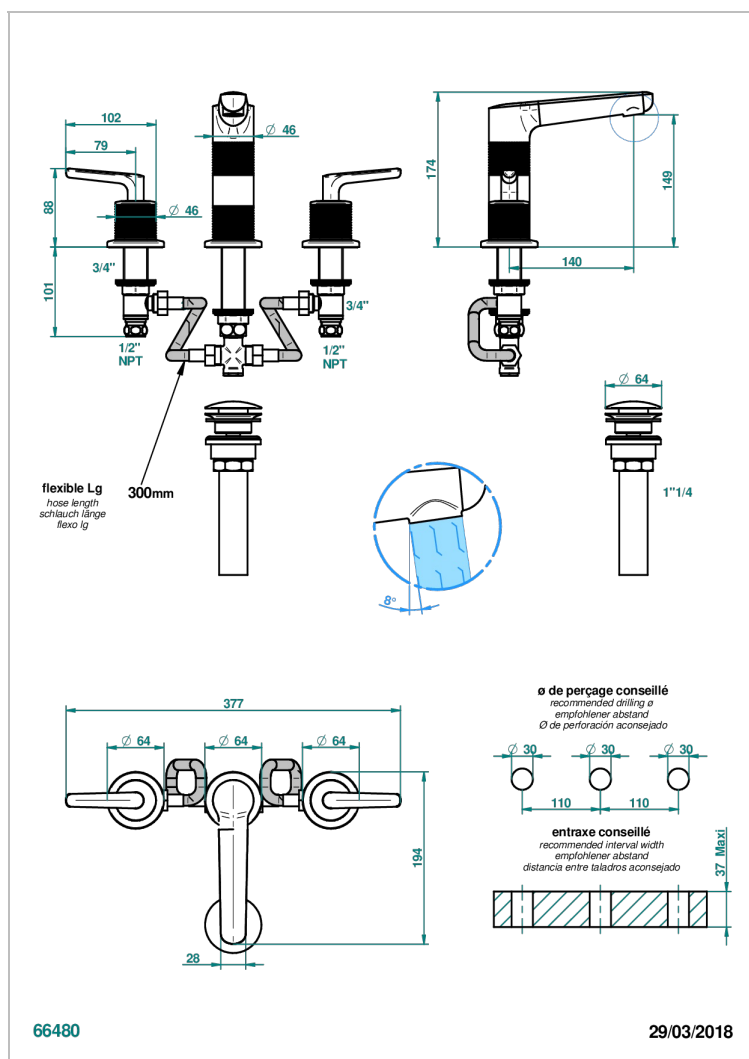

# SYSTEM DIAMOND METAL WITH LEVER

G9D-152/US

Rim mounted 3-hole basin mixer with waste, high spout

## CARACTERÍSTICAS

- System Diamond Metal with lever
- Rim mounted 3-hole basin mixer with waste, high spout