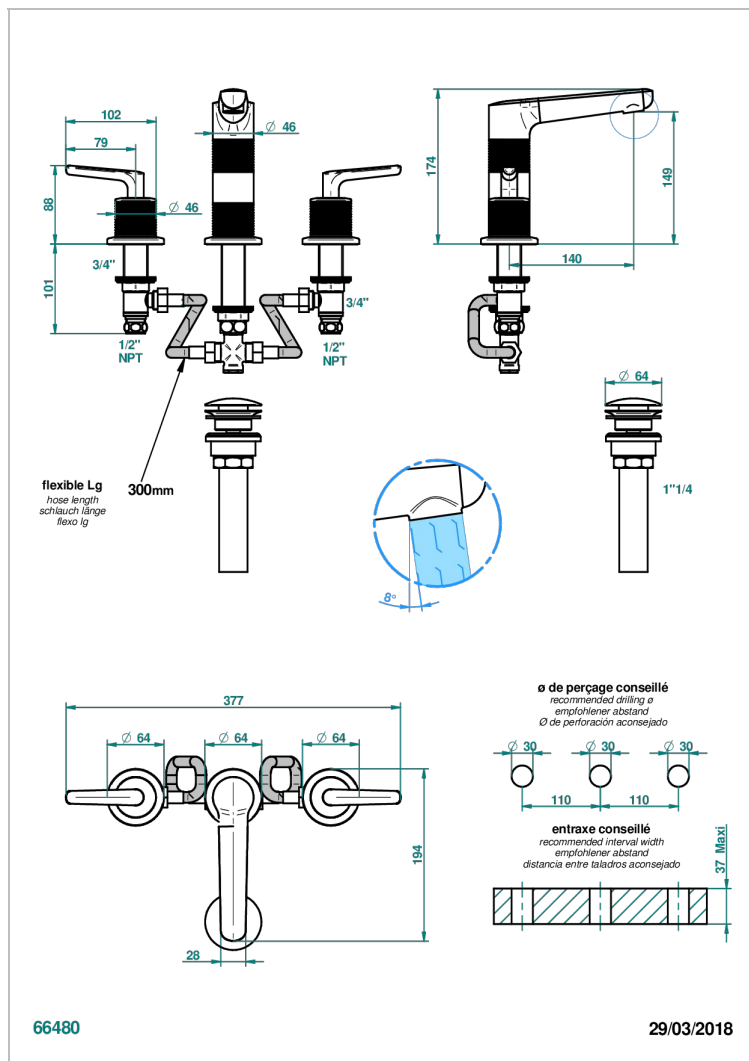

SYSTEM DIAMOND METAL WITH LEVER HANDLES

G9D-152/US

Widespread lavatory set, high spout, with drain

CHARACTERISTIC

- System Diamond Metal with lever handles
- Widespread lavatory set, high spout, with drain