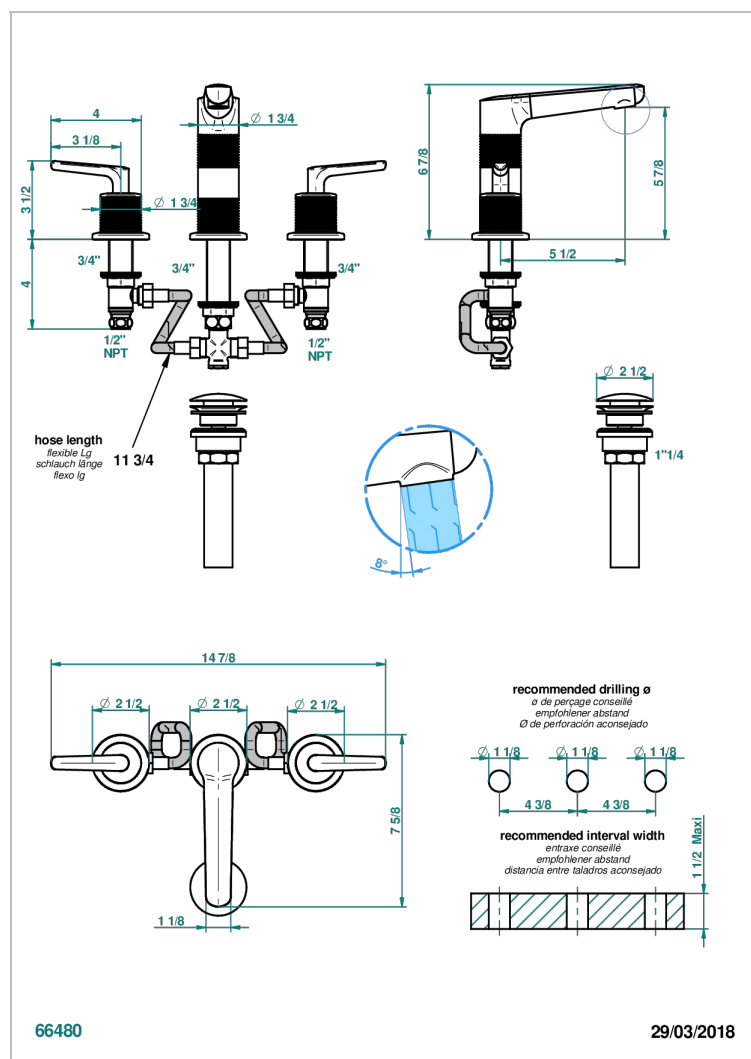

# SYSTEM DIAMOND METAL WITH LEVER

G9D-152/US

Rim mounted 3-hole basin mixer with waste, high spout

## CARACTERÍSTICAS

- System Diamond Metal with lever
- Rim mounted 3-hole basin mixer with waste, high spout