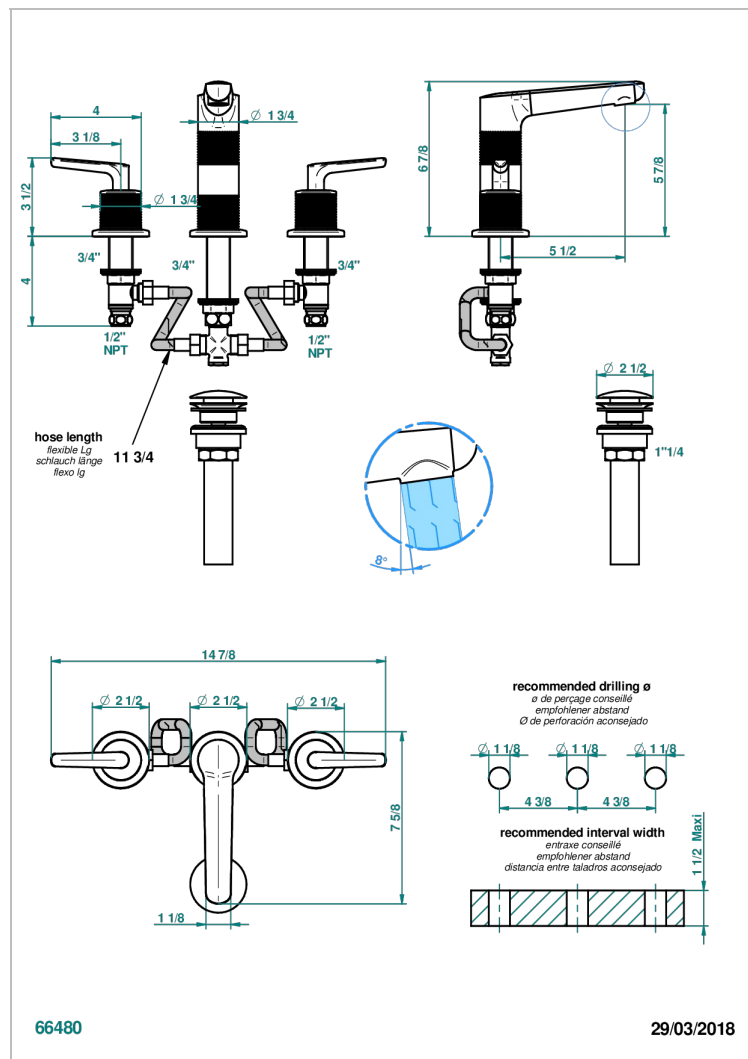

SYSTEM DIAMOND METAL WITH LEVER HANDLES

G9D-152/US

Widespread lavatory set, high spout, with drain

CHARACTERISTIC

- System Diamond Metal with lever handles
- Widespread lavatory set, high spout, with drain