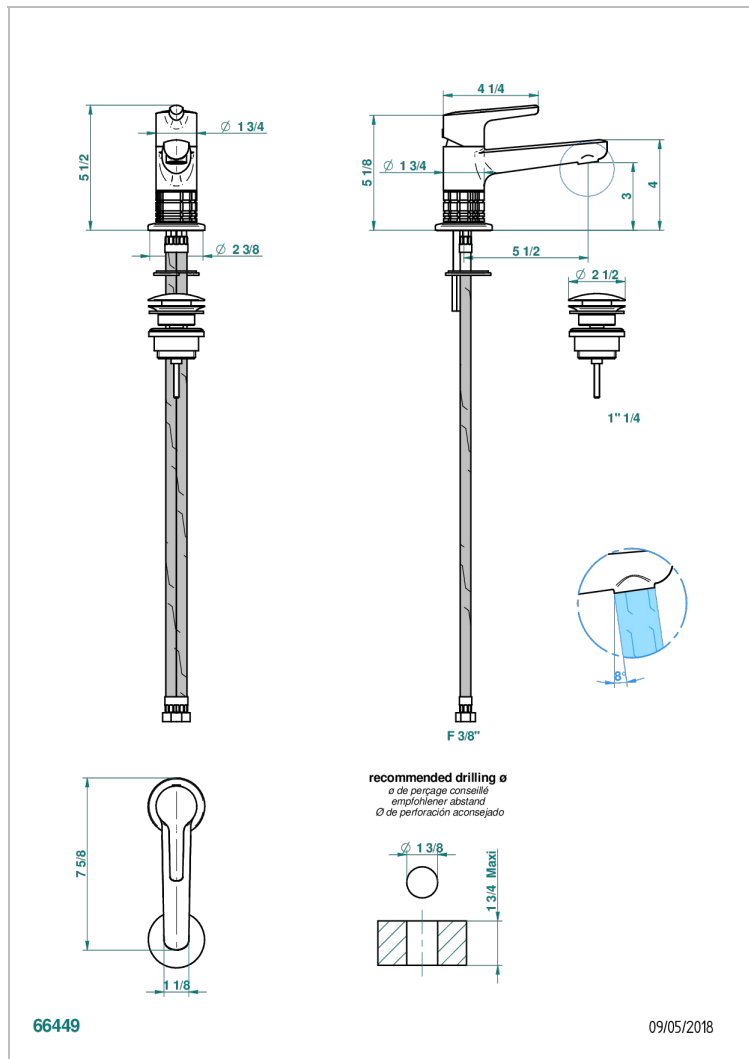

# SYSTEM CRYSTAL WITH LEVER

G9K-6500

单孔台盆温控龙头，带下水器