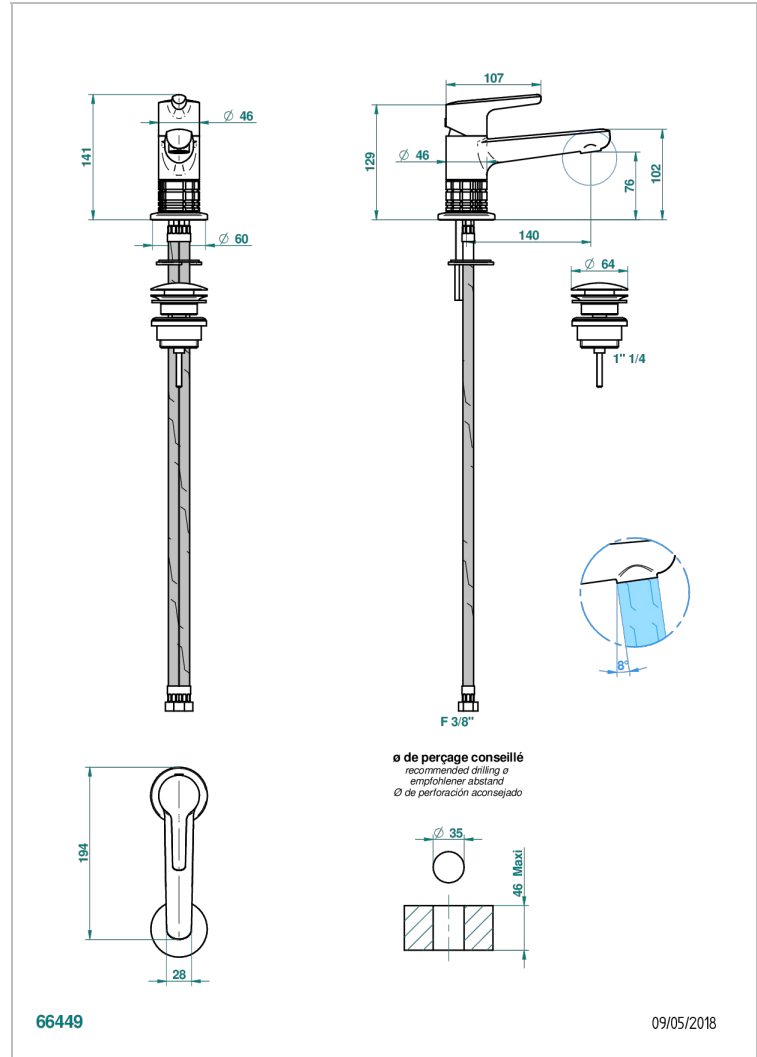

SYSTEM CRYSTAL

G9J-6500

Single lever basin mixer with waste

THG[®]
PARIS

CHARACTERISTIC

- ACS : 19ACCLY542

STANDARDS

AVAILABLE FINITIONS

Umber PVD - H66
Varnished matt antique red copper (color finish) - H07