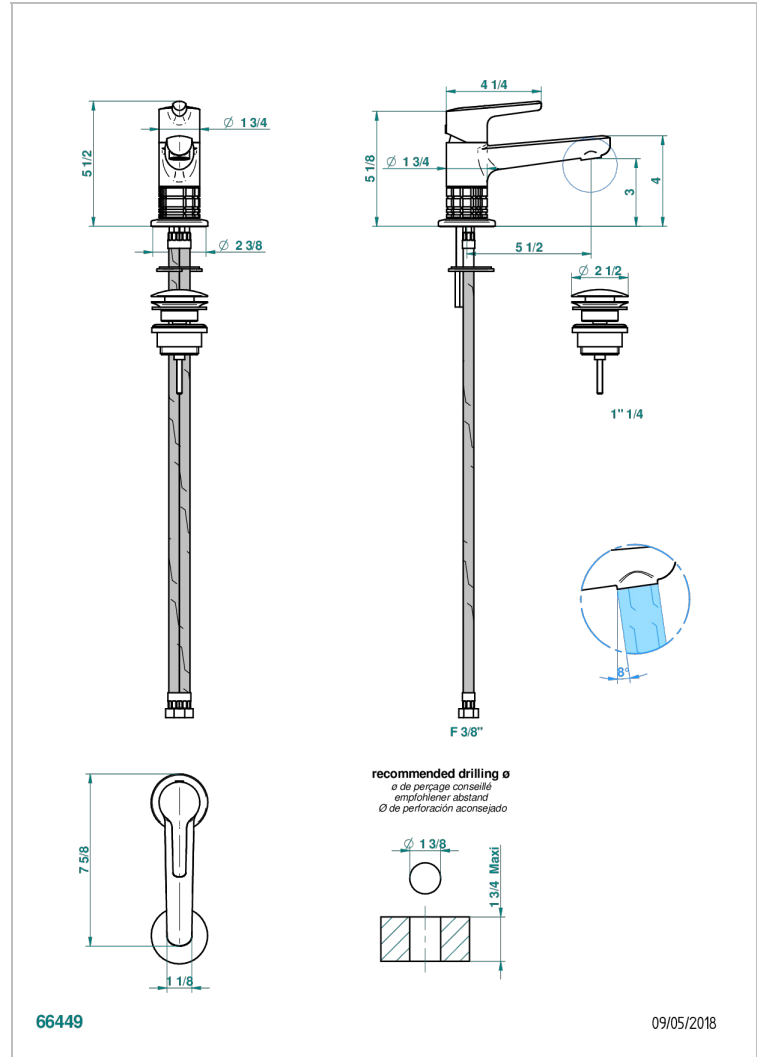

# SYSTEM CRYSTAL

G9J-6500

Single lever basin mixer with waste

THG<sup>®</sup>  
PARIS

## CHARACTERISTIC

- ACS : 19ACCLY542