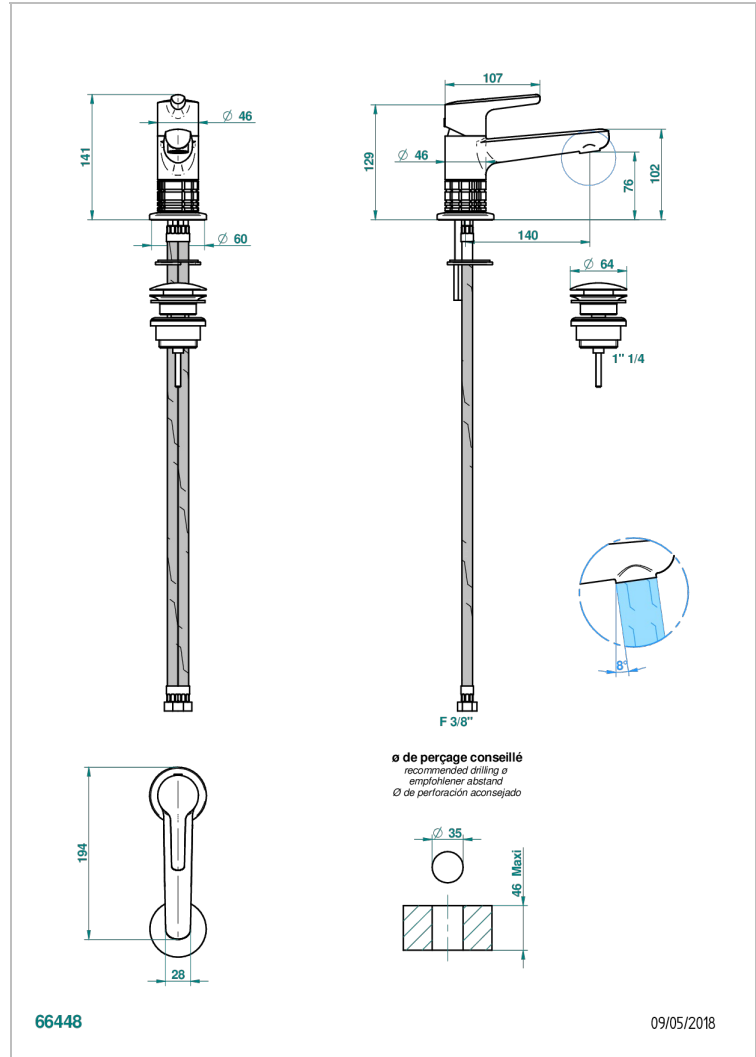

SYSTEM HOWLITE WITH LEVER

G9H-6500

Single lever basin mixer with waste

THG[®]
PARIS

CHARACTERISTIC

- ACS : 19ACCLY542

STANDARDS

AVAILABLE FINITIONS

Umber PVD - H66
Varnished matt antique red copper (color finish) - H07