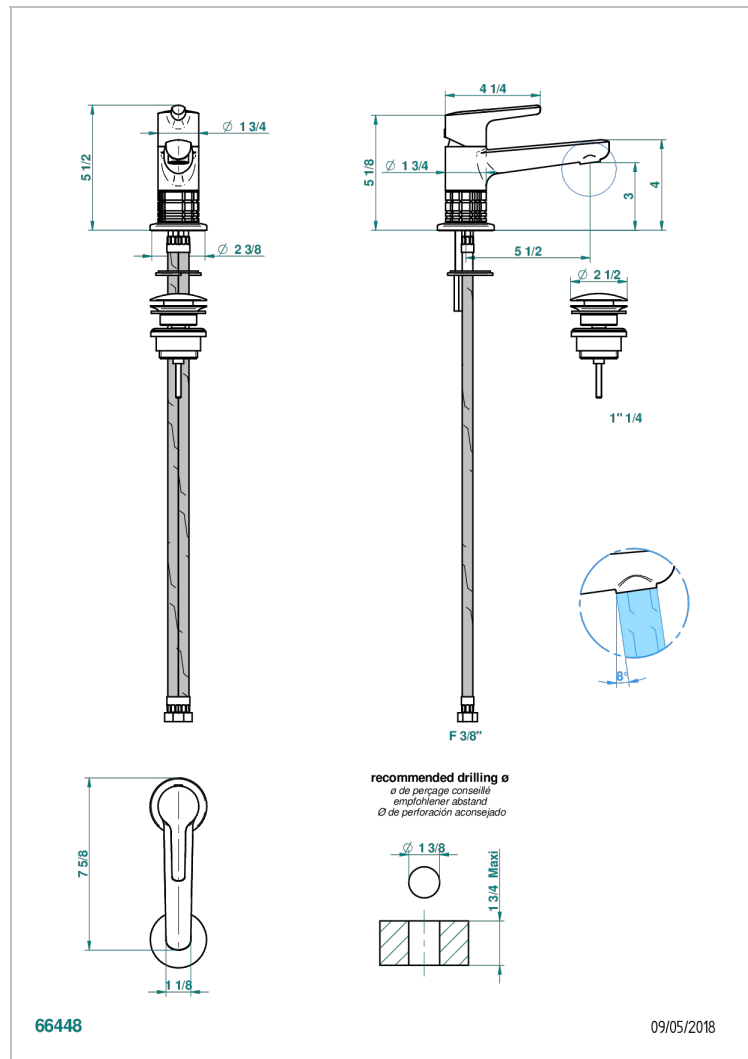

SYSTEM HOWLITE WITH LEVER

G9H-6500

Single lever basin mixer with waste

THG[®]
PARIS

CHARACTERISTIC

- ACS : 19ACCLY542

STANDARDS

AVAILABLE FINITIONS

Umber PVD - H66
Varnished matt antique red copper (color finish) - H07