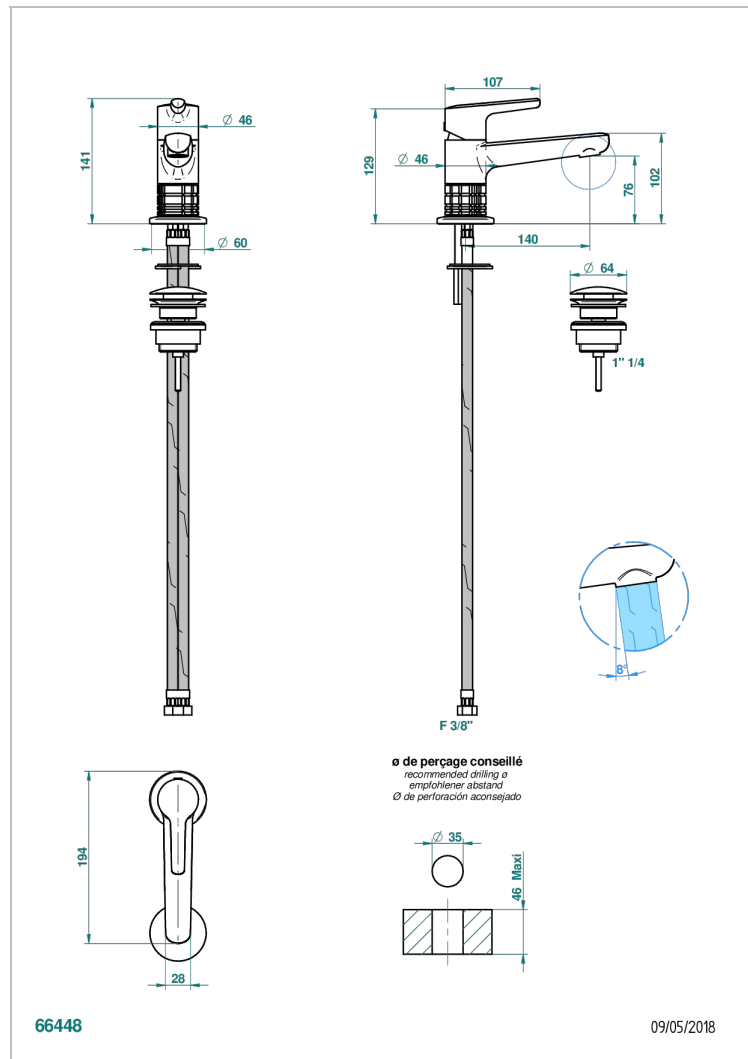

SYSTEM HOWLITE WITH LEVER

G9H-6500

Single lever basin mixer with waste

THG[®]
PARIS

CHARACTERISTIC

- ACS : 19ACCLY542

STANDARDS

AVAILABLE FINITIONS