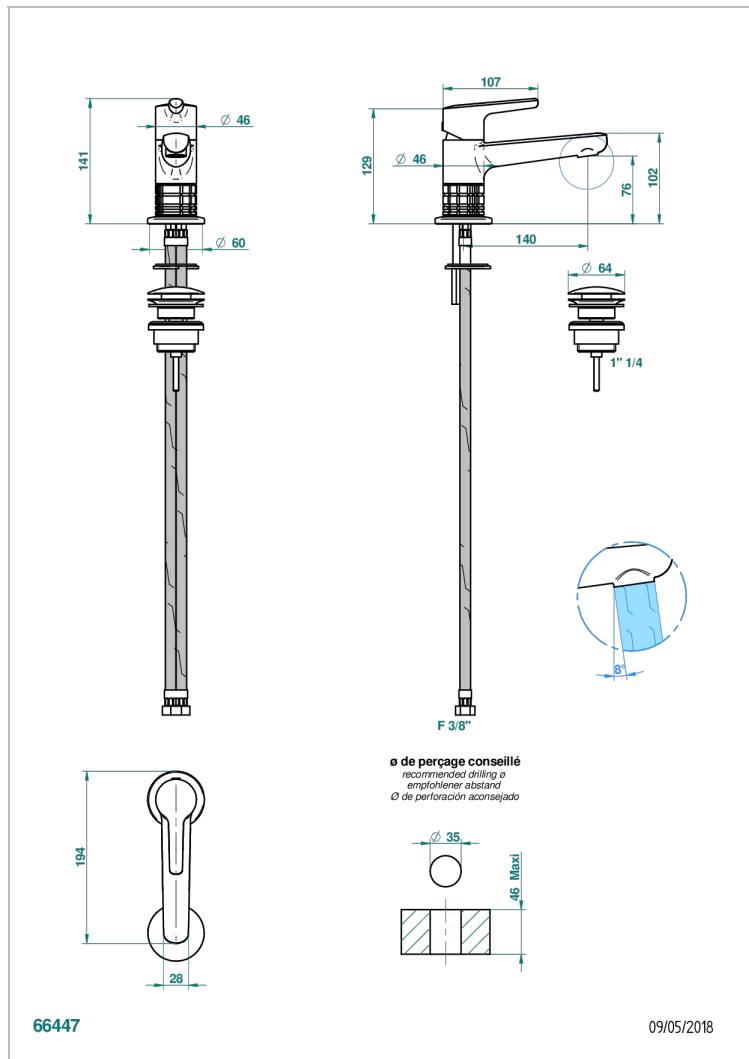

# SYSTEM SQUARED METAL WITH LEVER

G9F-6500

Single lever basin mixer with waste

## CHARACTERISTIC

- ACS : 19ACCLY542