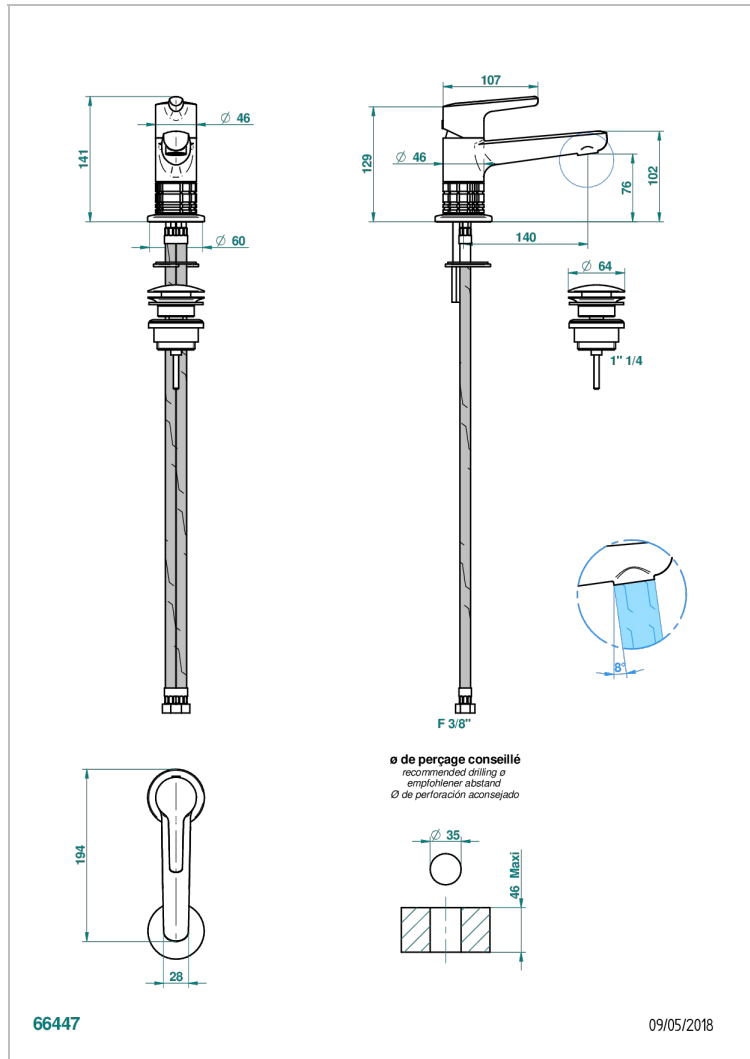

# SYSTEM SQUARED METAL

G9E-6500

Single lever basin mixer with waste

THG<sup>®</sup>  
PARIS