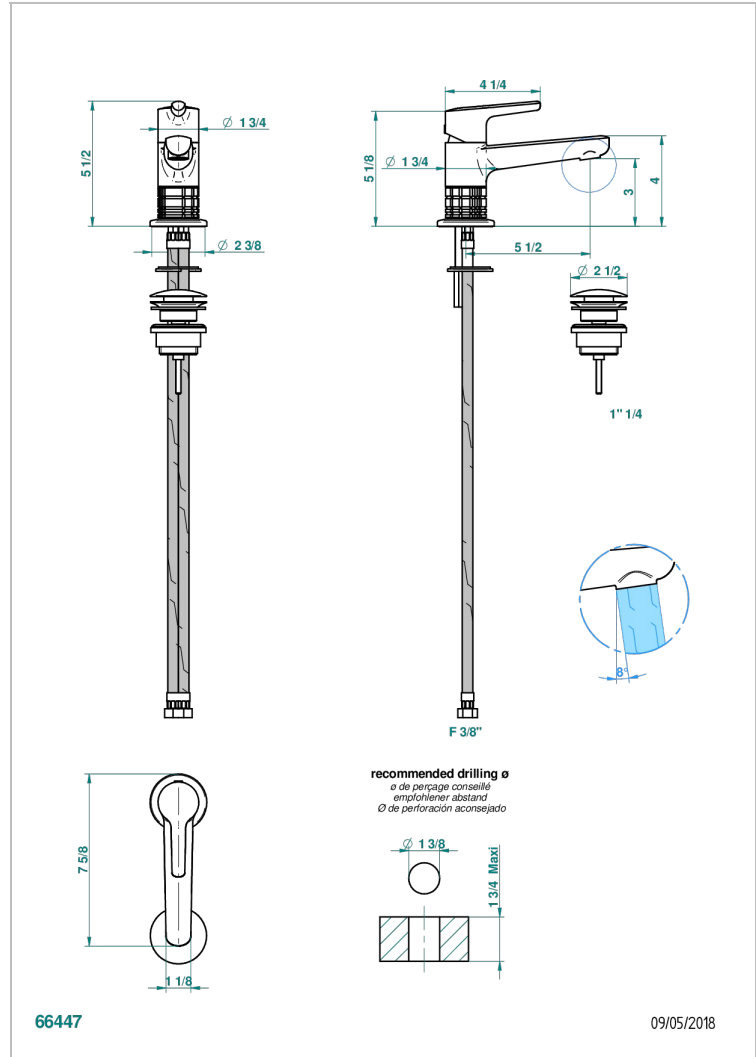

# SYSTEM SQUARED METAL

G9E-6500

Single lever basin mixer with waste

## CHARACTERISTIC

- ACS : 19ACCLY542