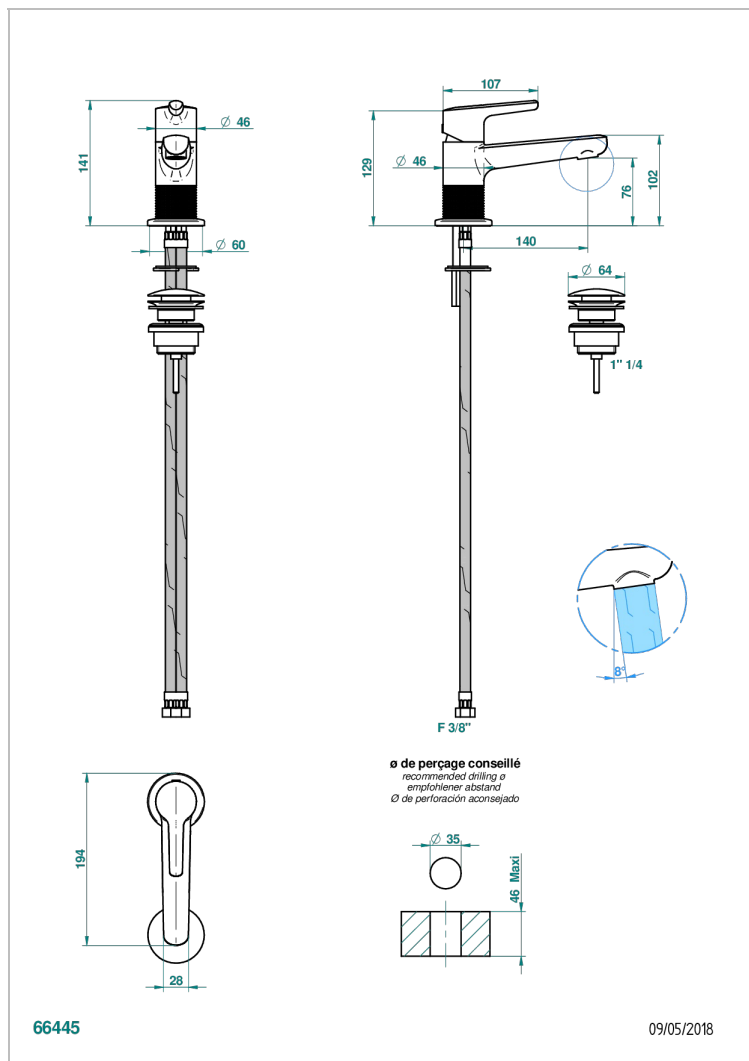

SYSTEM DIAMOND METAL WITH LEVER

G9D-6500

Single lever basin mixer with waste

CHARACTERISTIC

- ACS : 19ACCLY542

STANDARDS

AVAILABLE FINITIONS

Antique nickel - H28
Black ceram - D30
Blush PVD - H62
Brass color PVD - H49
Brown bronze color PVD - F33
Gold color PVD - H52

Nickel color PVD - H55
Polished chrome (color finish) - A02
Polished chrome with gold inlay - GA1
Polished gold (color finish) - F01
Polished nickel - B01
Soft gold - F30

Soft matt gold - F31
Umber PVD - H66
Varnished matt antique red copper (color finish) - H07