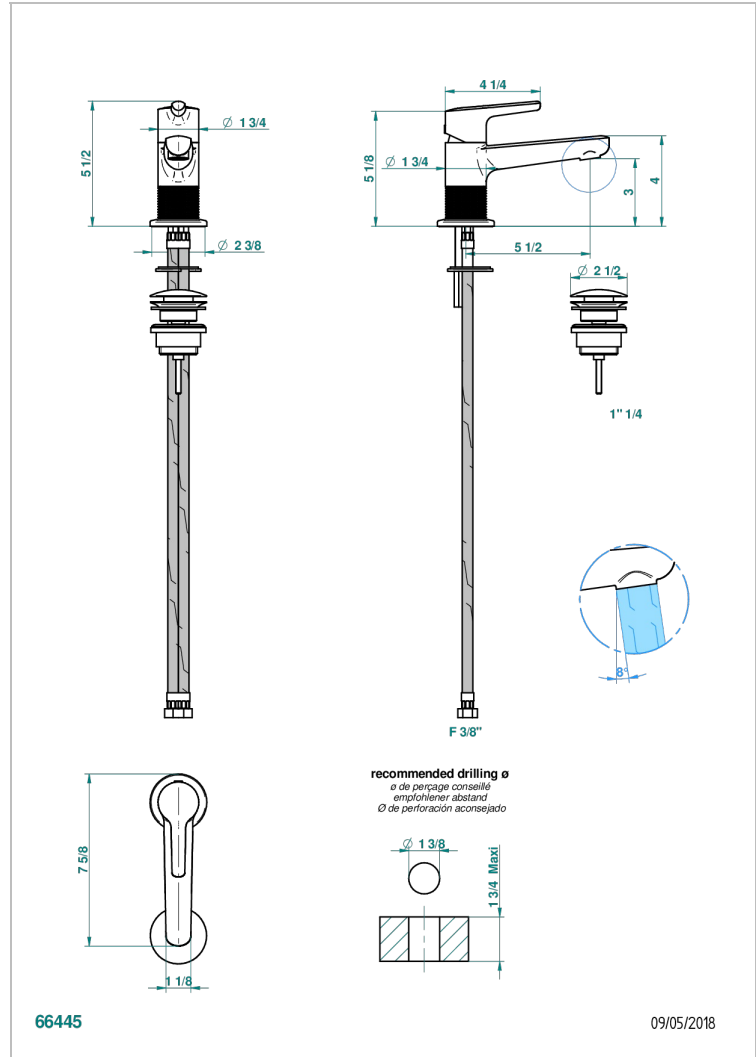

SYSTEM DIAMOND METAL WITH LEVER

G9D-6500

Single lever basin mixer with waste

CHARACTERISTIC

- ACS : 19ACCLY542

STANDARDS

AVAILABLE FINITIONS

Antique nickel - H28
Black ceram - D30
Blush PVD - H62
Brass color PVD - H49
Brown bronze color PVD - F33
Gold color PVD - H52

Nickel color PVD - H55
Polished chrome (color finish) - A02
Polished chrome with gold inlay - GA1
Polished gold (color finish) - F01
Polished nickel - B01
Soft gold - F30

Soft matt gold - F31
Umber PVD - H66
Varnished matt antique red copper (color finish) - H07