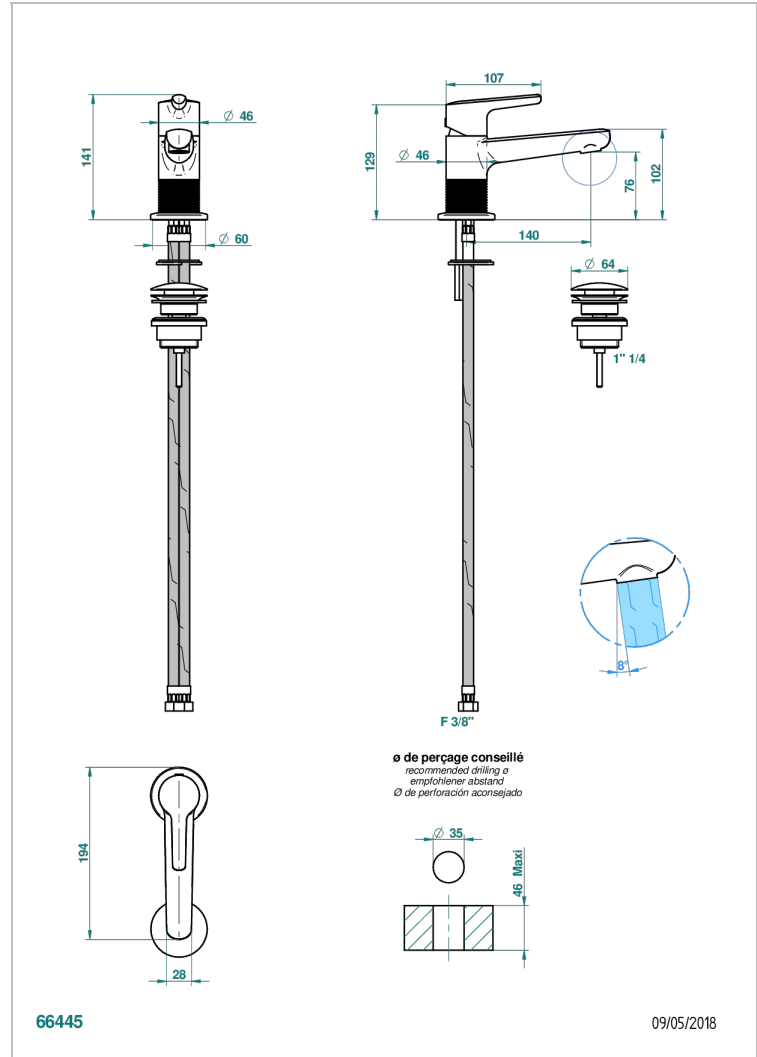

# SYSTEM DIAMOND METAL WITH LEVER

G9D-6500

Single lever basin mixer with waste

## CHARACTERISTIC

- ACS : 19ACCLY542