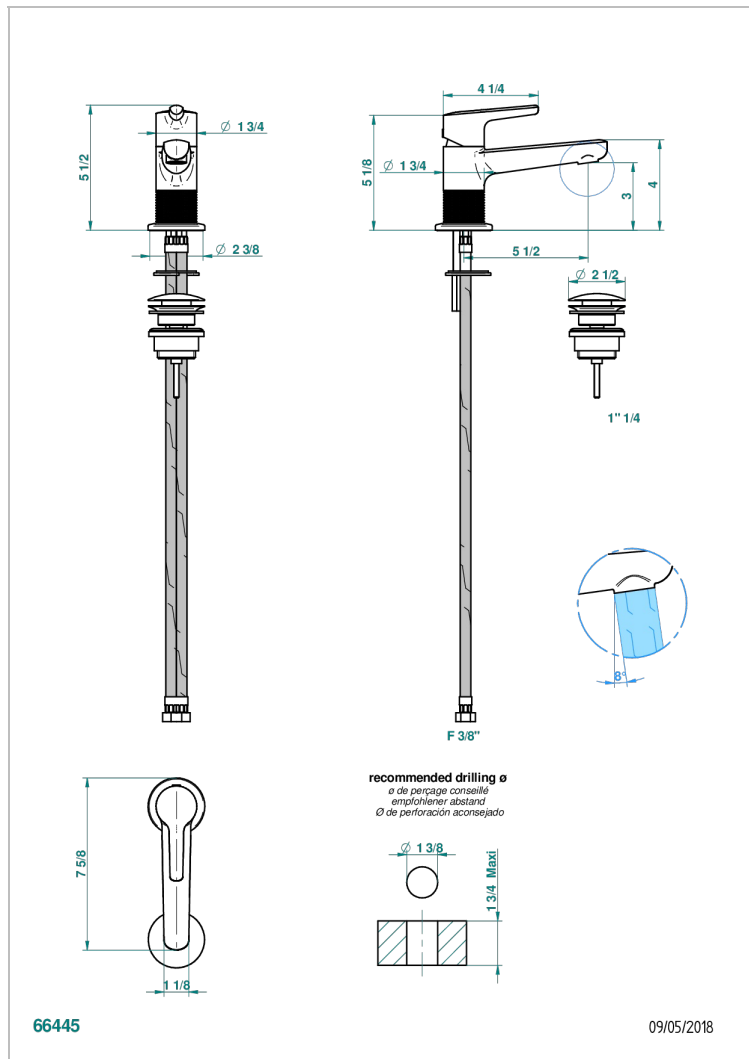

SYSTEM DIAMOND METAL WITH LEVER

G9D-6500

Single lever basin mixer with waste

CHARACTERISTIC

- ACS : 19ACCLY542

STANDARDS

AVAILABLE FINITIONS

Antique nickel - H28
Black ceram - D30
Blush PVD - H62
Brass color PVD - H49
Brown bronze color PVD - F33
Gold color PVD - H52

Nickel color PVD - H55
Polished chrome (color finish) - A02
Polished chrome with gold inlay - GA1
Polished gold (color finish) - F01
Polished nickel - B01
Soft gold - F30

Soft matt gold - F31
Umber PVD - H66
Varnished matt antique red copper (color finish) - H07