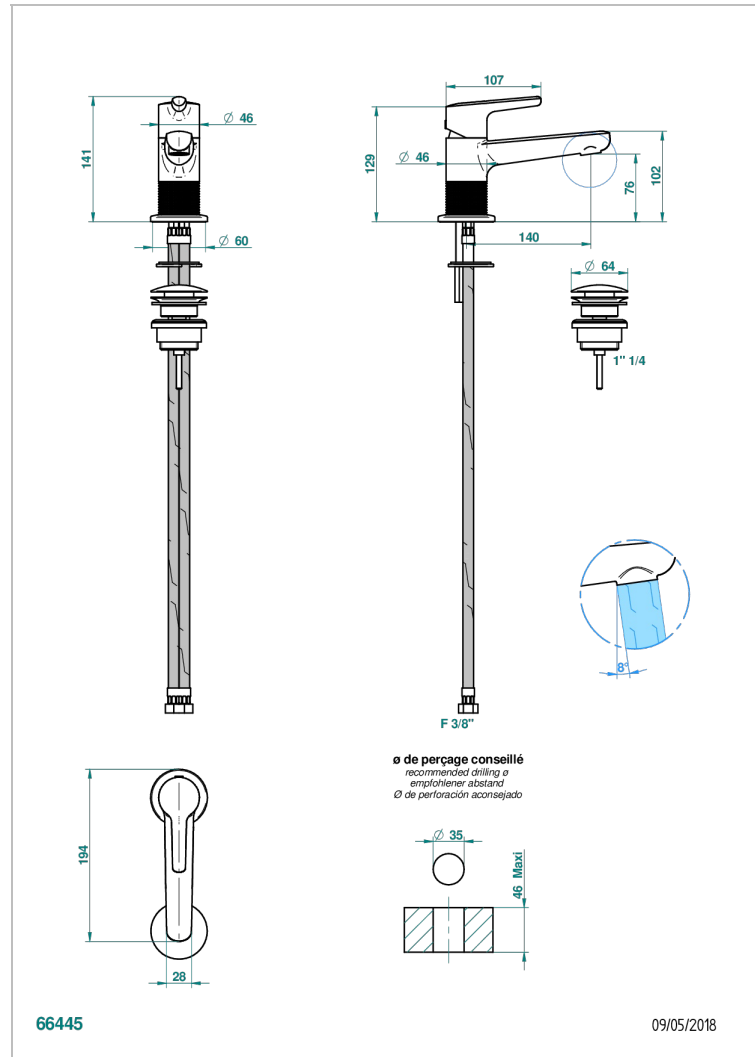

# SYSTEM DIAMOND METAL WITH LEVER

G9D-6500

Single lever basin mixer with waste

## CHARACTERISTIC

- ACS : 19ACCLY542