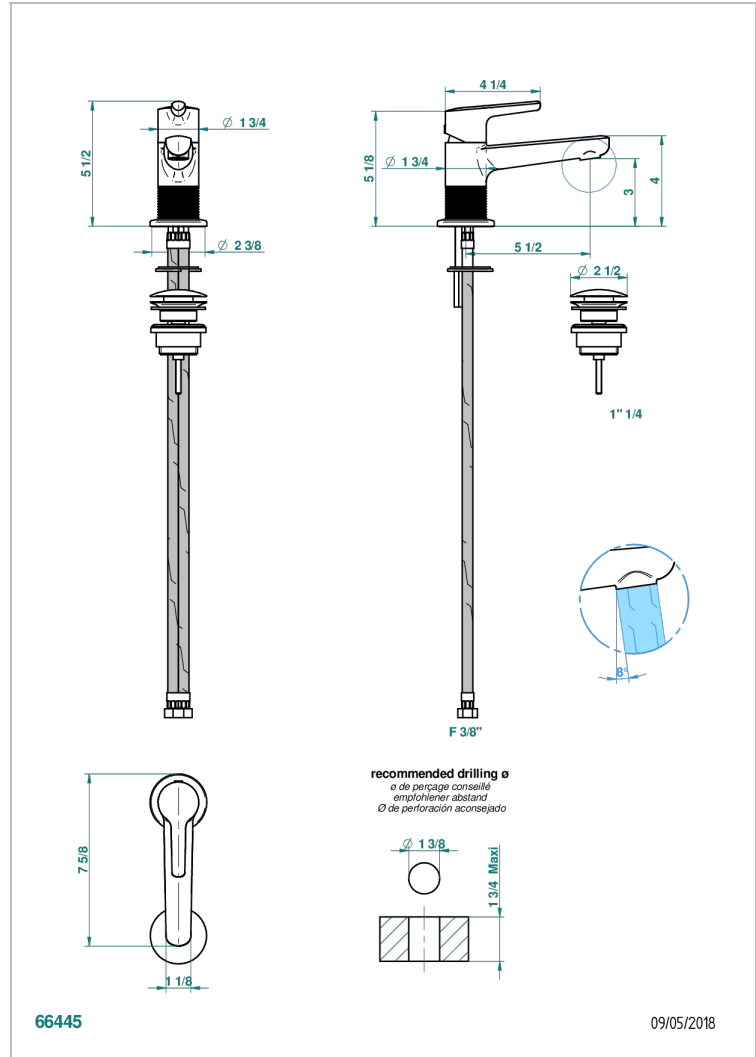

SYSTEM DIAMOND METAL WITH LEVER

G9D-6500

Single lever basin mixer with waste

THG[®]
PARIS

CHARACTERISTIC

- ACS : 19ACCLY542

STANDARDS

AVAILABLE FINITIONS