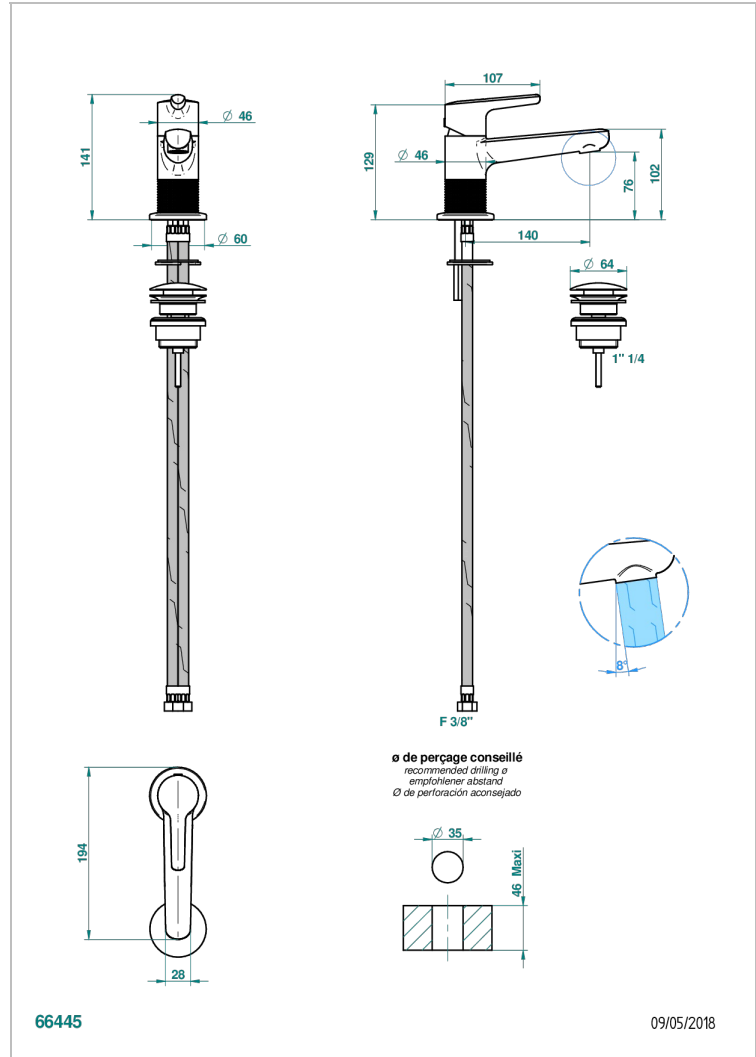

SYSTEM DIAMOND METAL

G9C-6500

Single lever basin mixer with waste

THG[®]
PARIS

CHARACTERISTIC

- ACS : 19ACCLY542

STANDARDS

AVAILABLE FINITIONS