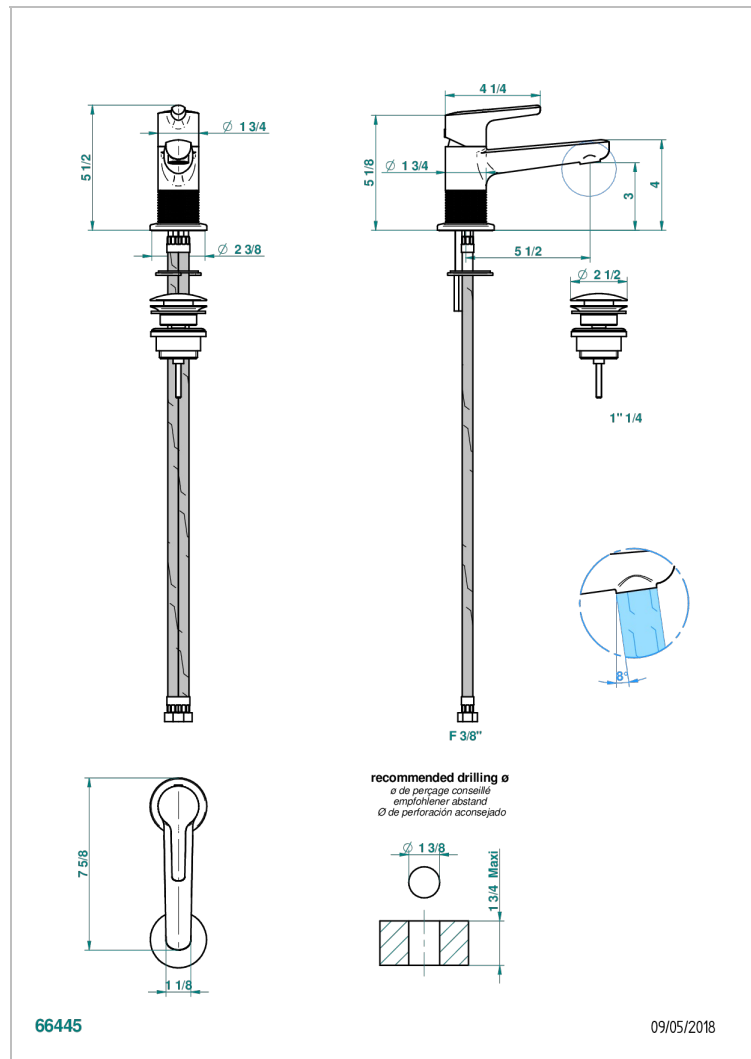

# SYSTEM DIAMOND METAL

G9C-6500

Single lever basin mixer with waste

THG<sup>®</sup>  
PARIS

## CHARACTERISTIC

- ACS : 19ACCLY542