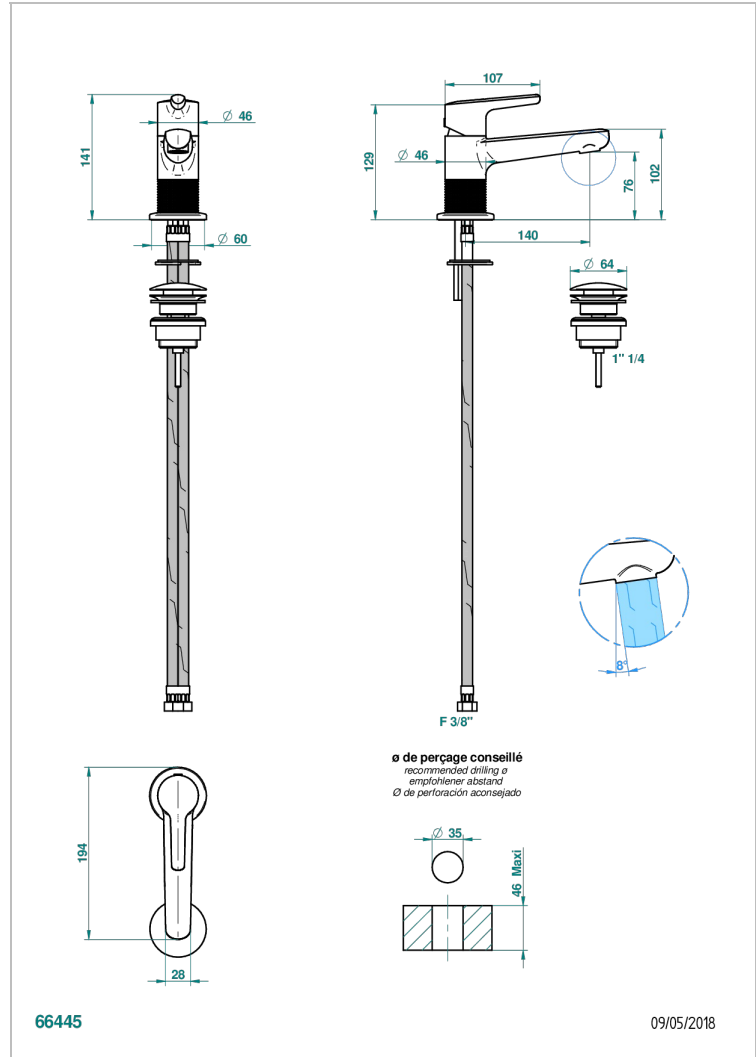

SYSTEM DIAMOND METAL

G9C-6500

Single lever basin mixer with waste

CHARACTERISTIC

- ACS : 19ACCLY542

STANDARDS

AVAILABLE FINITIONS

Antique nickel - H28
Black ceram - D30
Blush PVD - H62
Brass color PVD - H49
Brown bronze color PVD - F33
Gold color PVD - H52

Nickel color PVD - H55
Polished chrome (color finish) - A02
Polished chrome with gold inlay - GA1
Polished gold (color finish) - F01
Polished nickel - B01
Soft gold - F30

Soft matt gold - F31
Umber PVD - H66
Varnished matt antique red copper (color finish) - H07