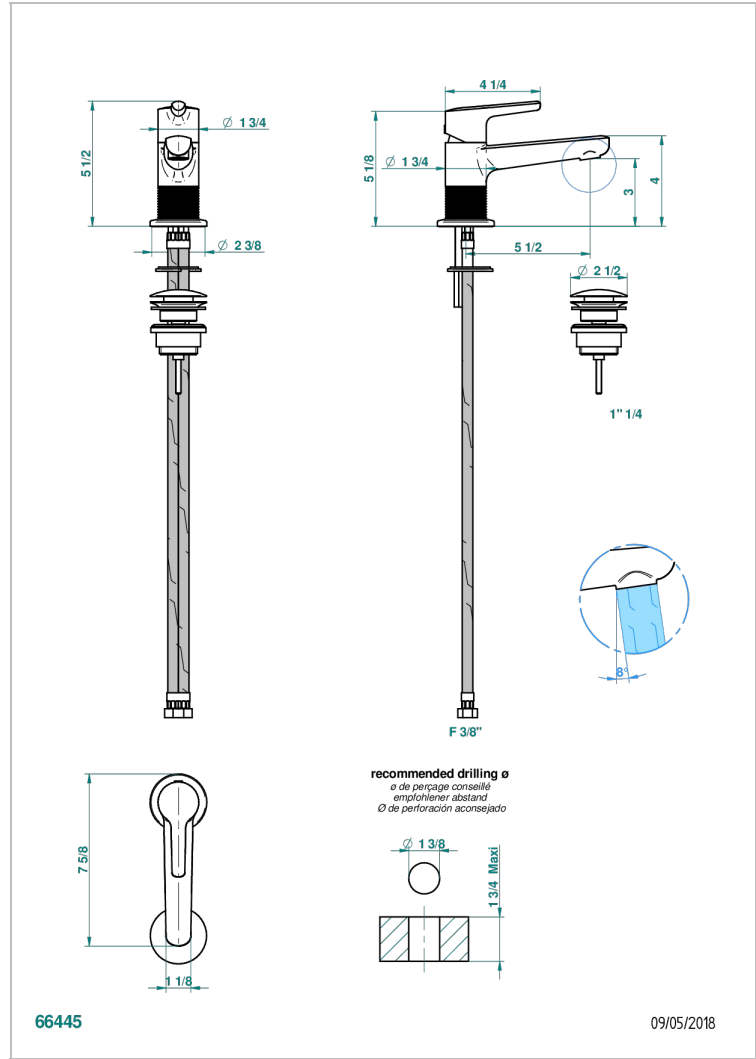

SYSTEM DIAMOND METAL

G9C-6500

Single lever basin mixer with waste

CHARACTERISTIC

- ACS : 19ACCLY542

STANDARDS

AVAILABLE FINITIONS

Antique nickel - H28
Black ceram - D30
Blush PVD - H62
Brass color PVD - H49
Brown bronze color PVD - F33
Gold color PVD - H52

Nickel color PVD - H55
Polished chrome (color finish) - A02
Polished chrome with gold inlay - GA1
Polished gold (color finish) - F01
Polished nickel - B01
Soft gold - F30

Soft matt gold - F31
Umber PVD - H66
Varnished matt antique red copper (color finish) - H07