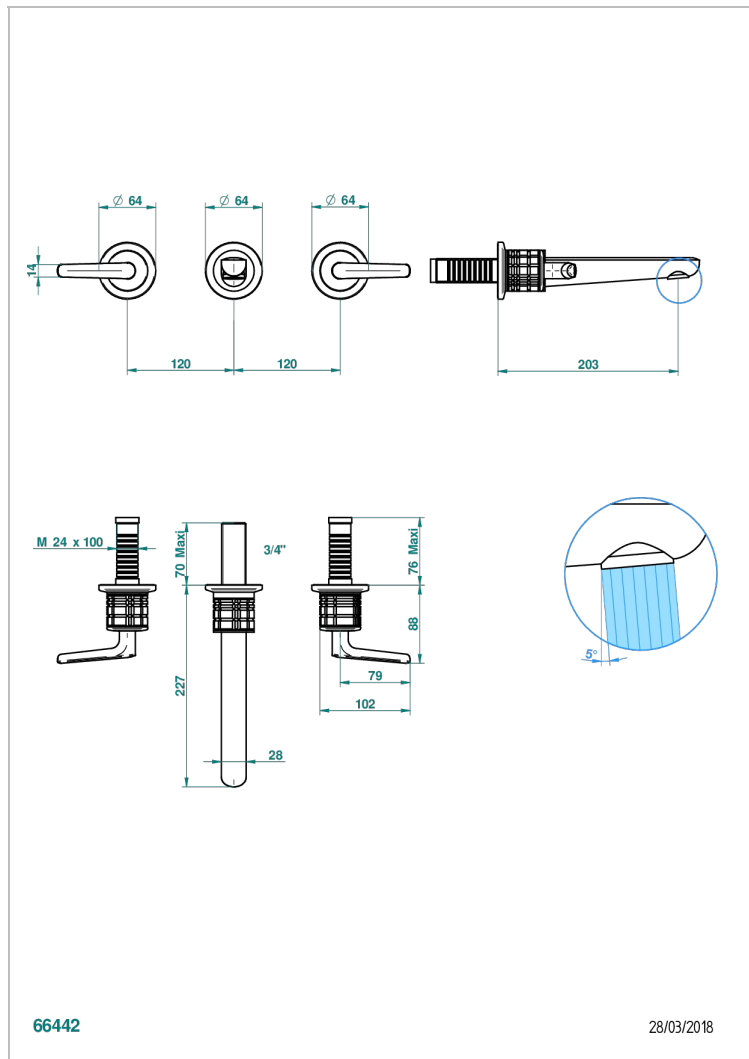

# SYSTEM CRYSTAL WITH LEVER HANDLES

G9K-40GBUS

Trim for wall mounted 3-hole lavatory set only

THG<sup>®</sup>  
PARIS

66442

28/03/2018

## CHARACTERISTIC

- System Crystal with lever handles
- Trim for wall mounted 3-hole lavatory set only

## RELATED SKU'S

- Ref. G00-40AM/US Rough parts for wall set (one counter clockwise and one clockwise cartridges)