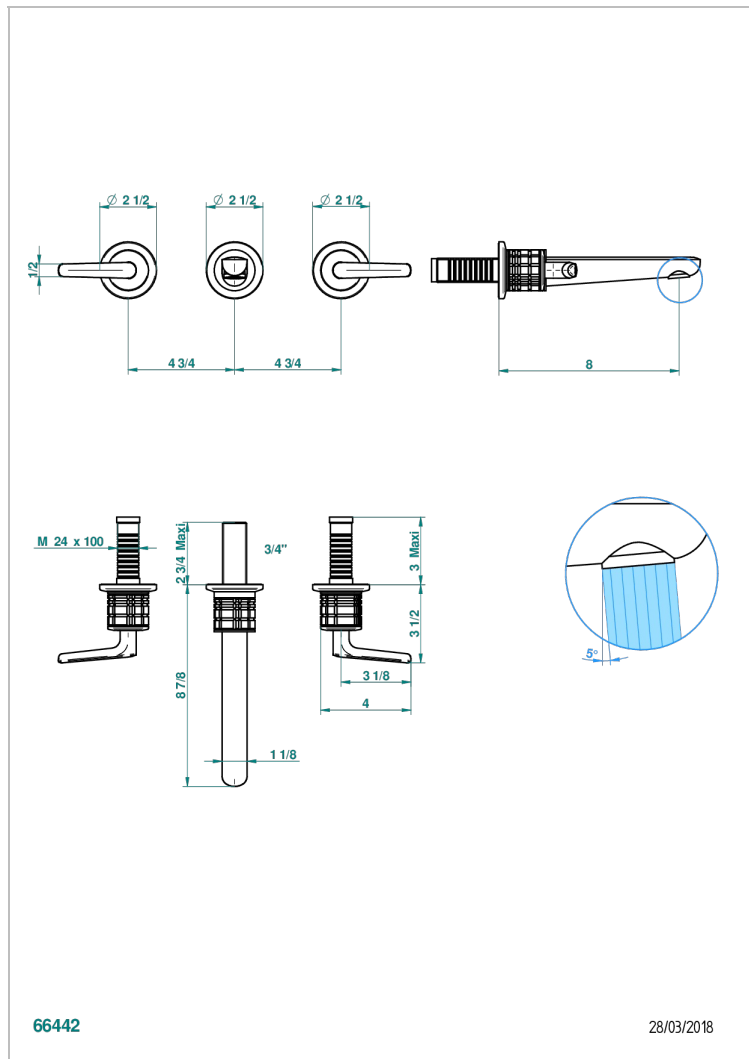

# SYSTEM CRYSTAL WITH LEVER HANDLES

G9K-40GBUS

Trim for wall mounted 3-hole lavatory set only

66442

28/03/2018

## CHARACTERISTIC

- System Crystal with lever handles
- Trim for wall mounted 3-hole lavatory set only

## RELATED SKU'S

- Ref. G00-40AM/US Rough parts for wall set (one counter clockwise and one clockwise cartridges)