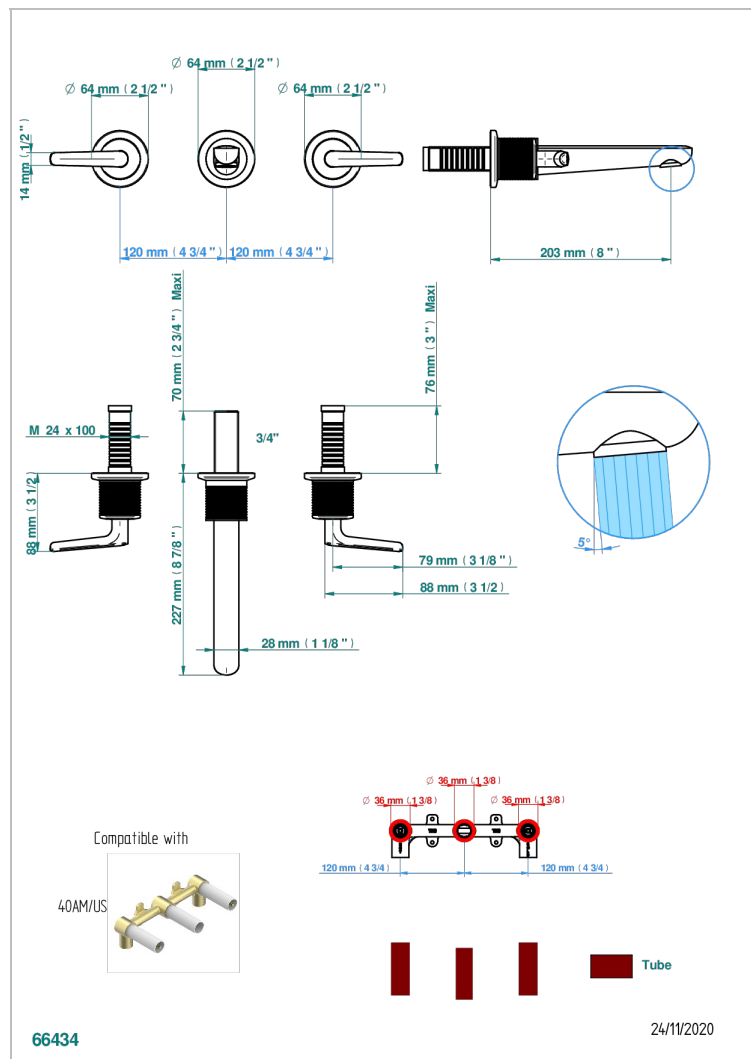

SYSTEM DIAMOND METAL WITH LEVER HANDLES

G9D-40GBUS

Trim for wall mounted 3-hole lavatory set only

CHARACTERISTIC

- System Diamond Metal with lever handles
- Trim for wall mounted 3-hole lavatory set only

RELATED SKU'S

- Ref. G00-40AM/US Rough parts for wall set (one counter clockwise and one clockwise cartridges)

AVAILABLE FINITIONS

Black ceram - D30
Blush PVD - H62
Brass color PVD - H49
Brown bronze color PVD - F33
Chrome polished - A02
Copper antique matt, coated - H07