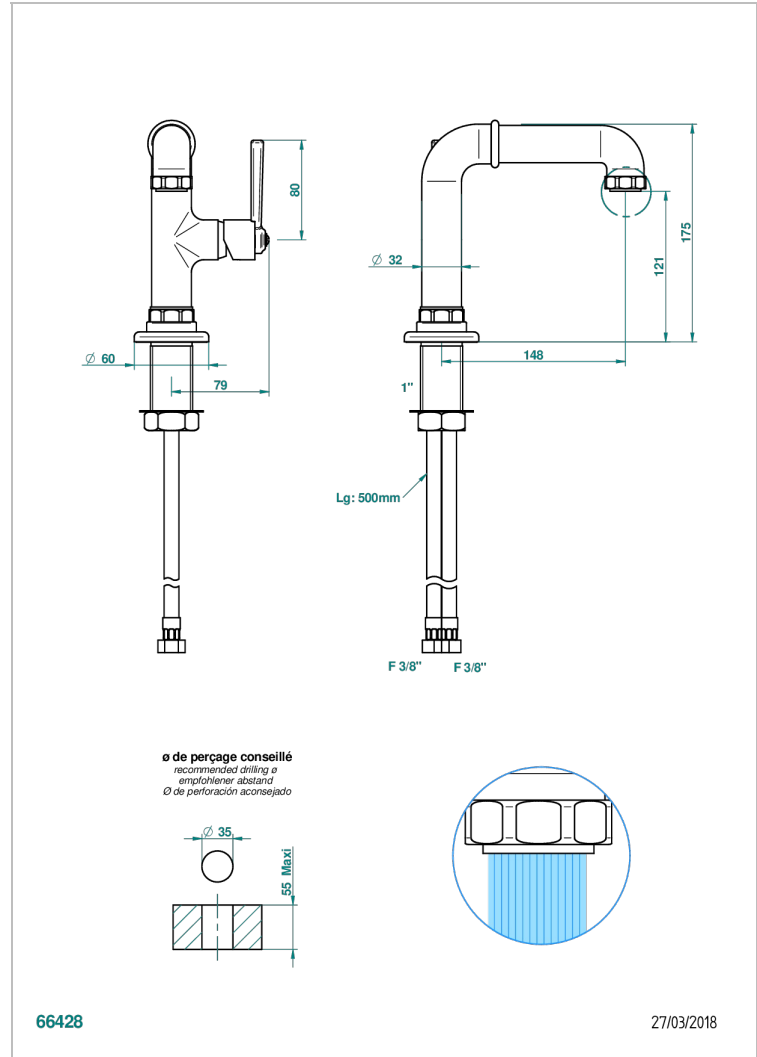

SAINT-GERMAIN WITH LEVER HANDLES

G7D-6500SV

Single lever lavatory mixer, without drain

CHARACTERISTIC

- ACS : 19ACCLY542

STANDARDS

AVAILABLE FINITIONS

Black ceram - D30
Blush PVD - H62
Brass color PVD - H49
Brown bronze color PVD - F33
Chrome polished - A02
Chrome polished / gold polished - G02