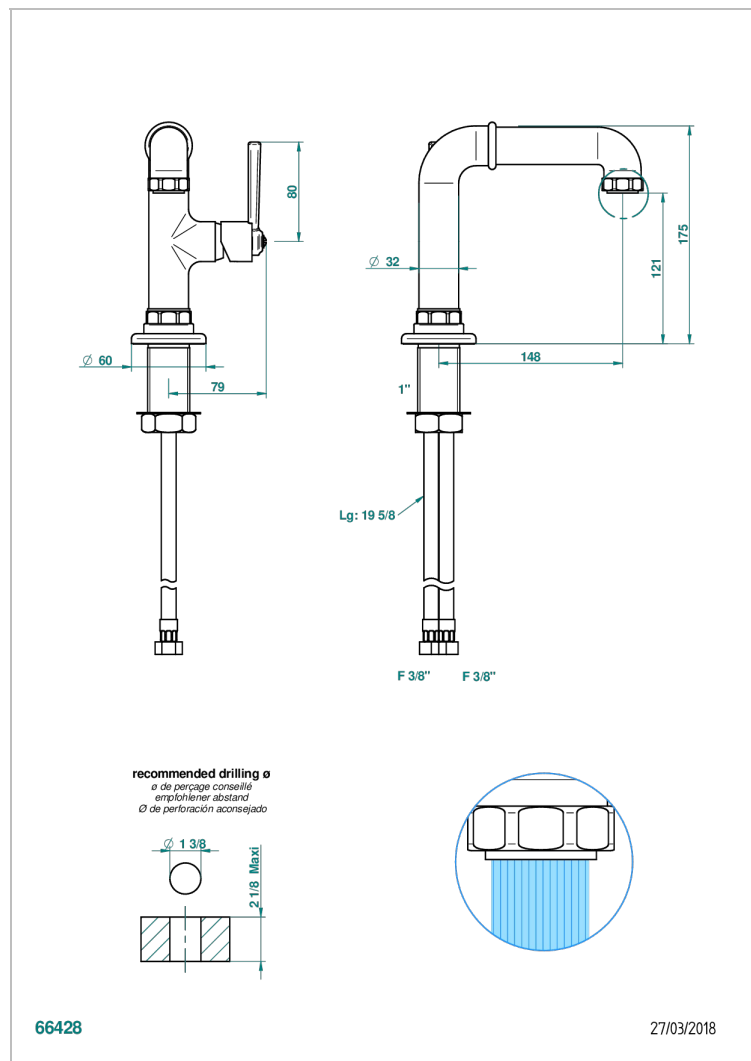

SAINT-GERMAIN WITH LEVER HANDLES

G7D-6500SV

Single lever lavatory mixer, without drain

CHARACTERISTIC

- ACS : 19ACCLY542

STANDARDS

AVAILABLE FINITIONS

Black ceram - D30
Blush PVD - H62
Brass color PVD - H49
Brown bronze color PVD - F33
Chrome polished - A02
Chrome polished / gold polished - G02