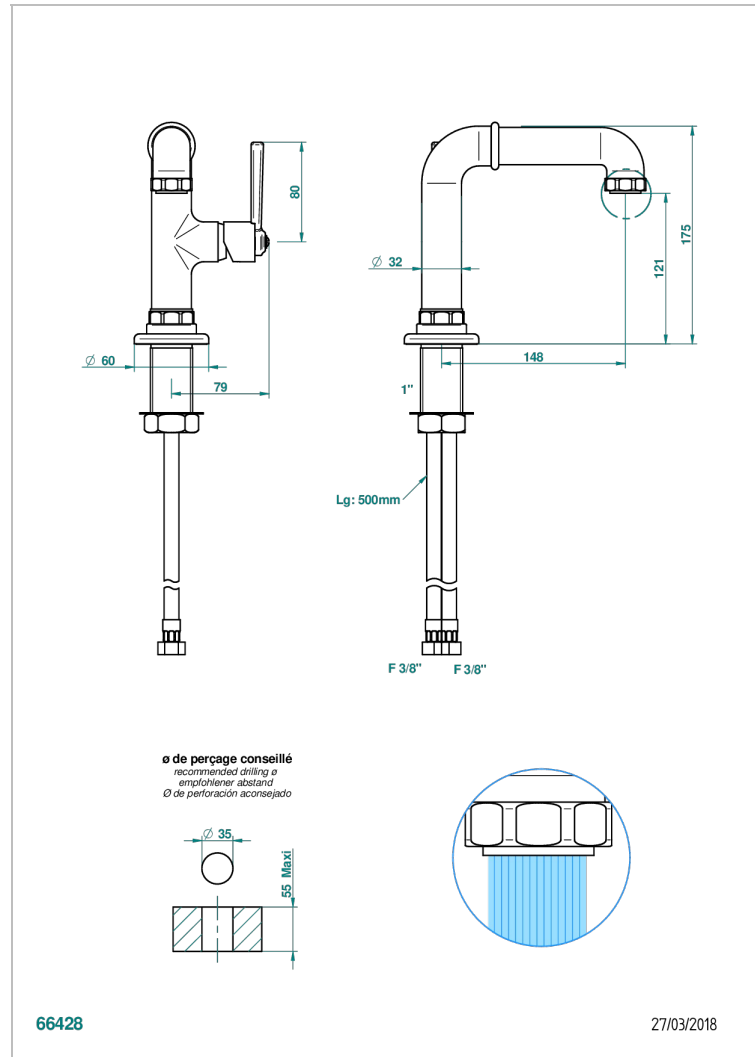

SAINT-GERMAIN WITH LEVER

G7D-6500SV

Single lever basin mixer, without waste

THG[®]
PARIS

CHARACTERISTIC

- ACS : 19ACCLY542

STANDARDS

AVAILABLE FINITIONS