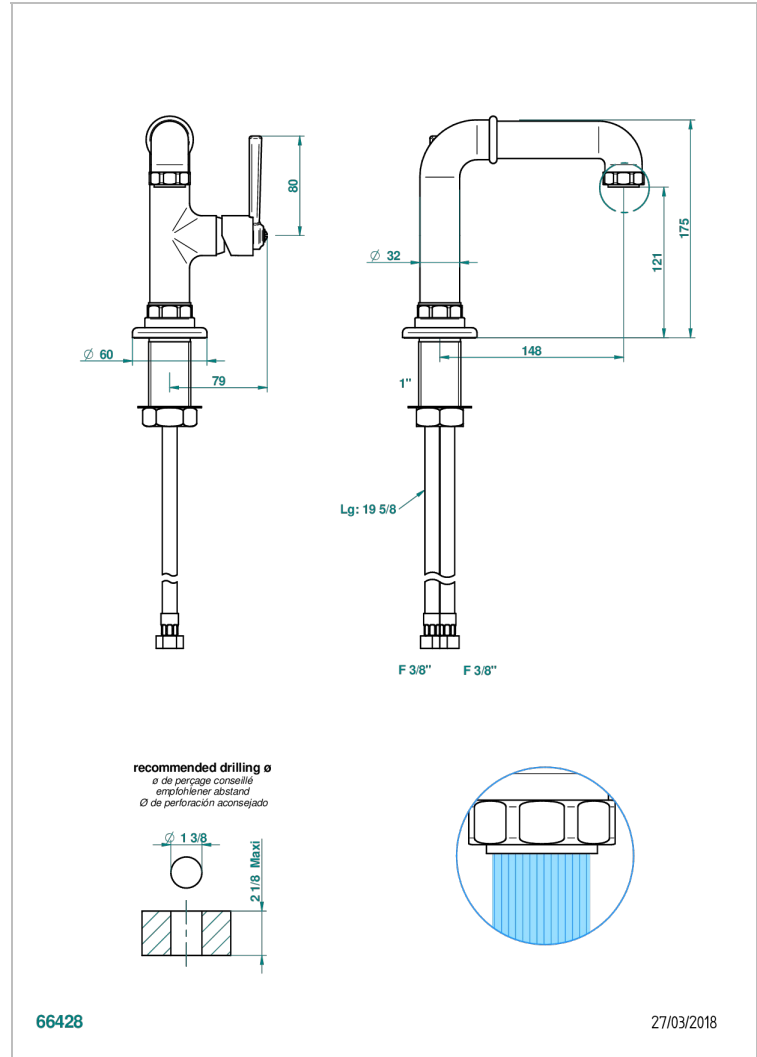

SAINT-GERMAIN WITH LEVER

G7D-6500SV

Single lever basin mixer, without waste

CHARACTERISTIC

- ACS : 19ACCLY542

STANDARDS

AVAILABLE FINITIONS

Antique nickel - H28
 Black ceram - D30
 Blush PVD - H62
 Brass color PVD - H49
 Brown bronze color PVD - F33
 Gold color PVD - H52