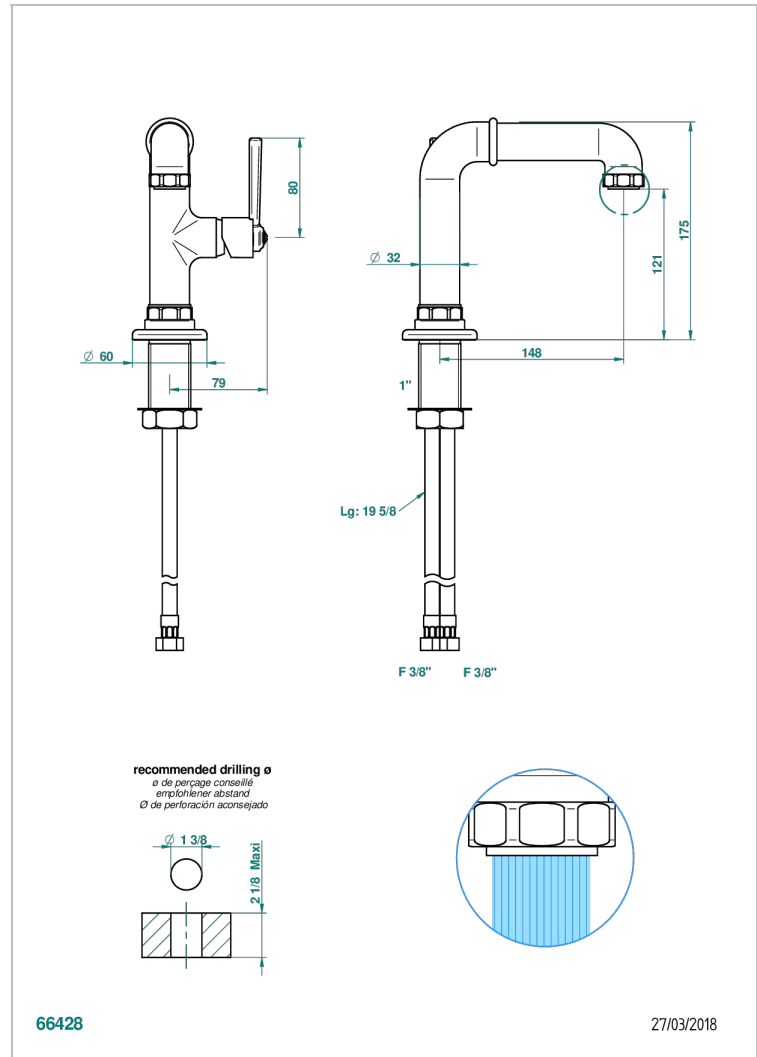

SAINT-GERMAIN WITH LEVER

G7D-6500SV

Single lever basin mixer, without waste

THG[®]
PARIS

CHARACTERISTIC

- ACS : 19ACCLY542

STANDARDS

AVAILABLE FINITIONS