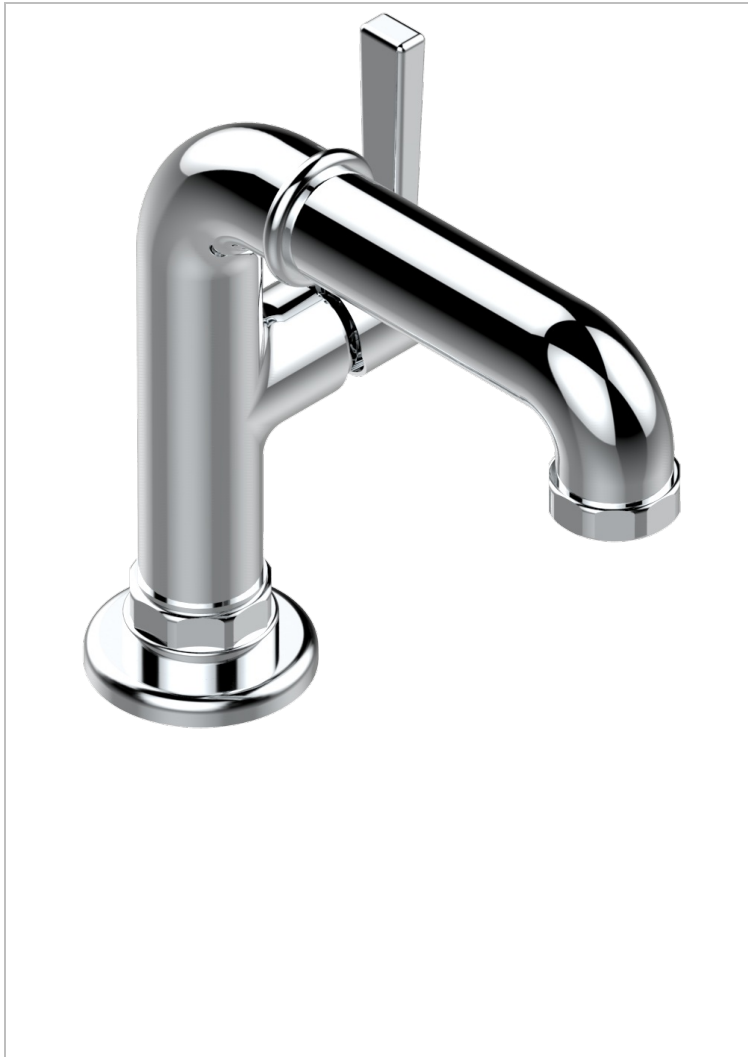

SAINT-GERMAIN WITH LEVER

G7D-6500SV

Single lever basin mixer, without waste

THG[®]
PARIS

CHARACTERISTIC

- ACS : 19ACCLY542

STANDARDS

AVAILABLE FINITIONS

Antique nickel - H28
Black ceram - D30
Blush PVD - H62
Brass color PVD - H49
Brown bronze color PVD - F33
Gold color PVD - H52

Graphite PVD - H64
Lacquered light bronze - D01
Matt Umber PVD - H67
Matt blush PVD - H60
Matt brass color PVD - H50
Matt brown bronze color PVD - F34