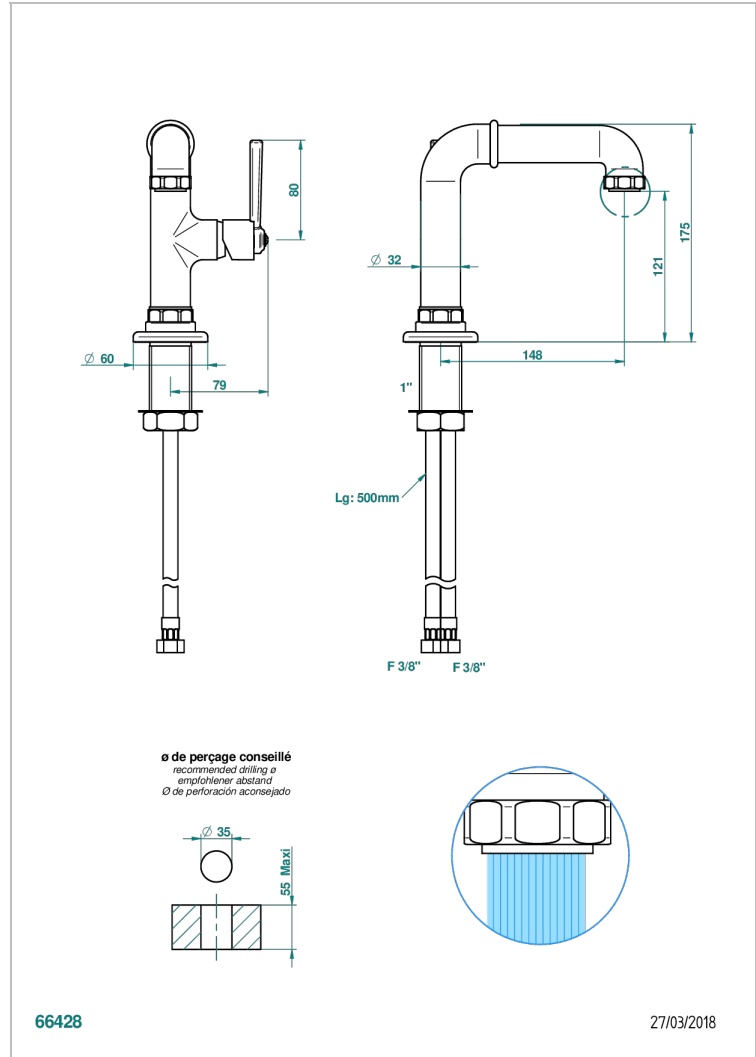

SAINT-GERMAIN WITH LEVER

G7D-6500SV

Single lever basin mixer, without waste

THG[®]
PARIS

CHARACTERISTIC

- ACS : 19ACCLY542

STANDARDS

AVAILABLE FINITIONS