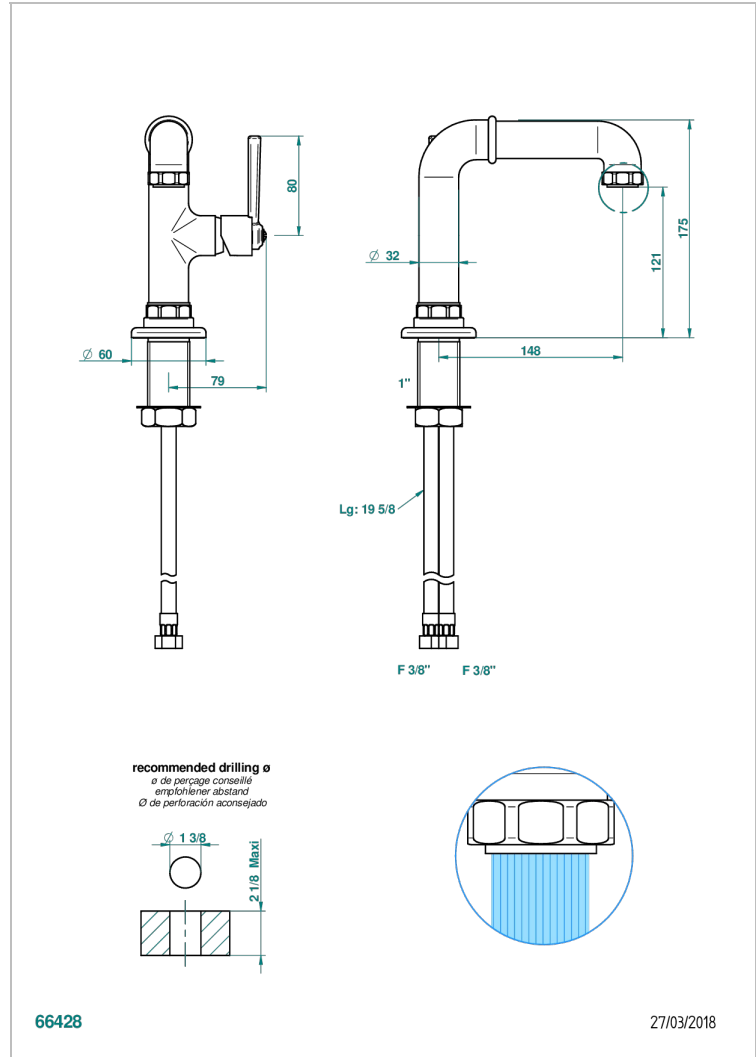

# SAINT-GERMAIN WITH LEVER

G7D-6500SV

Single lever basin mixer, without waste