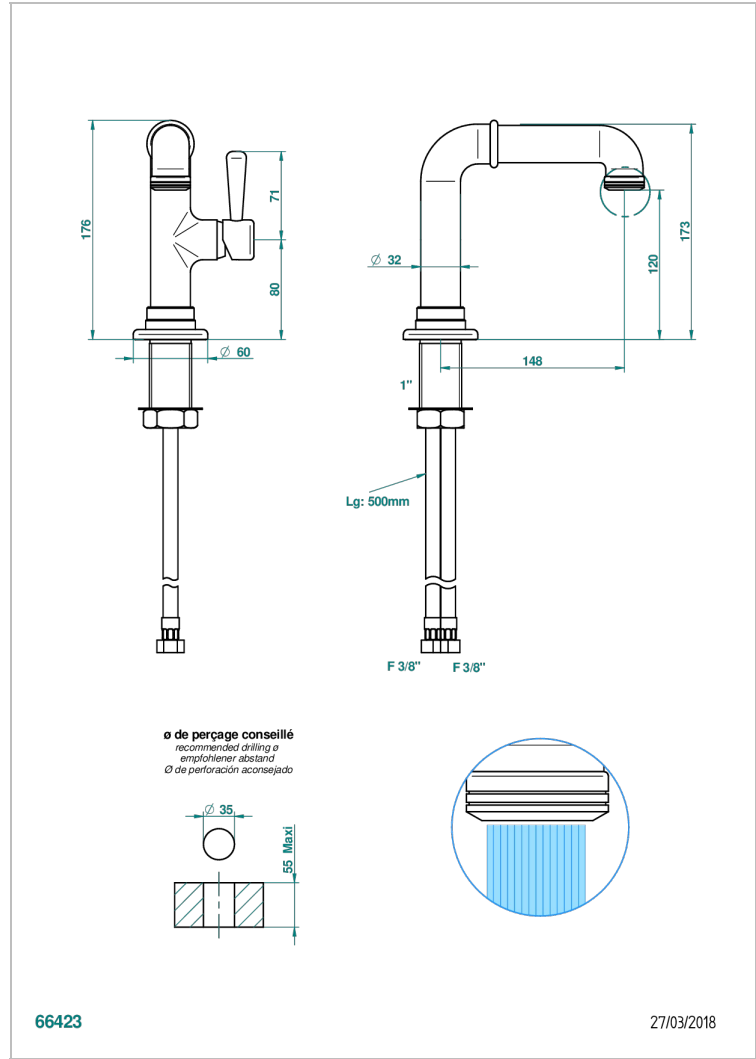

BEAUBOURG WITH LEVER HANDLES

G7B-6500SV

Single lever lavatory mixer, without drain

CHARACTERISTIC

- ACS : 19ACCLY542

STANDARDS

AVAILABLE FINITIONS

Black ceram - D30
Blush PVD - H62
Brass color PVD - H49
Brown bronze color PVD - F33
Chrome polished - A02
Chrome polished / gold polished - G02