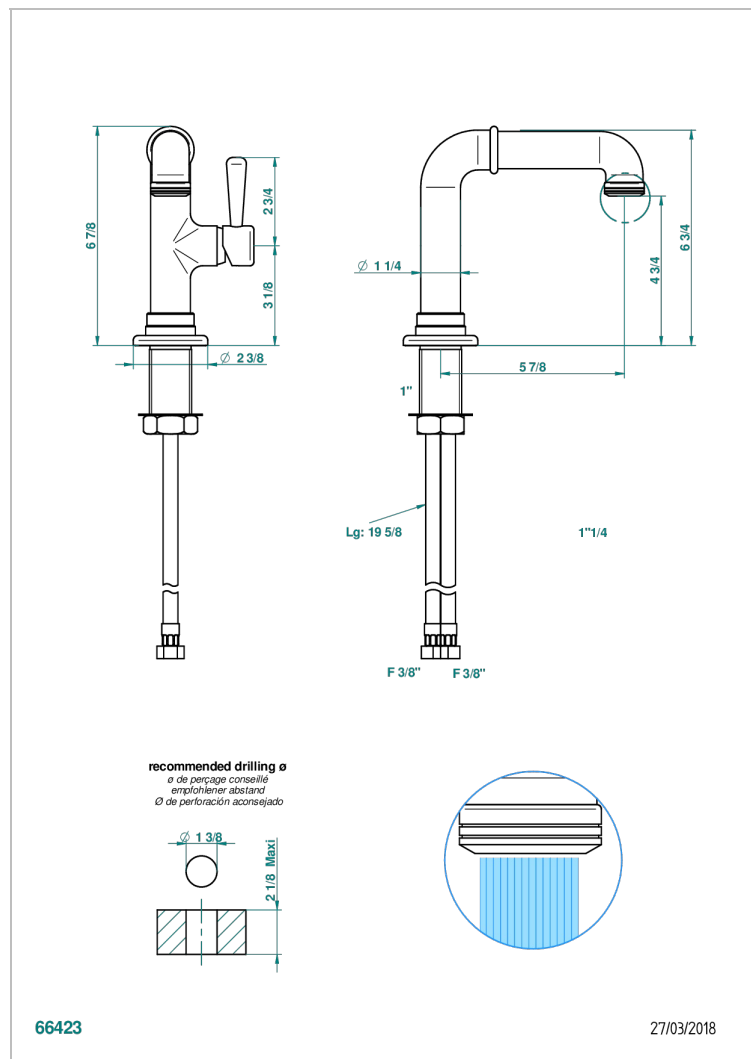

BEAUBOURG WITH LEVER HANDLES

G7B-6500SV

Single lever lavatory mixer, without drain

CHARACTERISTIC

- ACS : 19ACCLY542

STANDARDS

AVAILABLE FINITIONS

Black ceram - D30