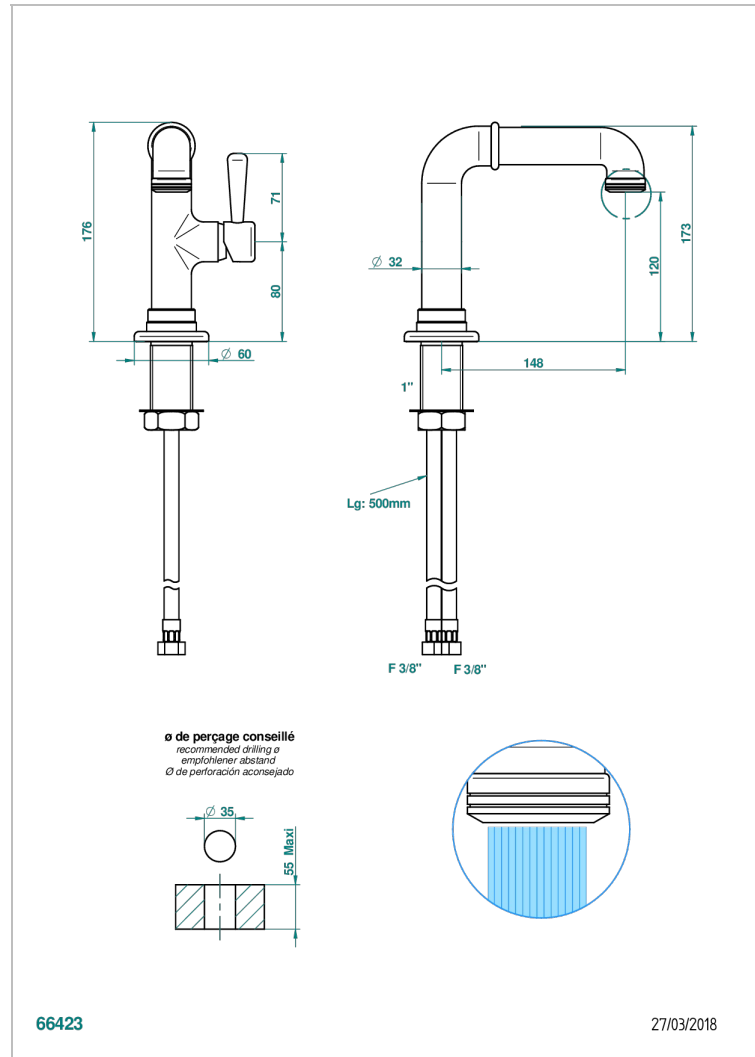

BEAUBOURG WITH LEVER

G7B-6500SV

Single lever basin mixer, without waste

CHARACTERISTIC

- ACS : 19ACCLY542

STANDARDS

AVAILABLE FINITIONS

Antique nickel - H28
Black ceram - D30
Blush PVD - H62
Brass color PVD - H49
Brown bronze color PVD - F33
Gold color PVD - H52