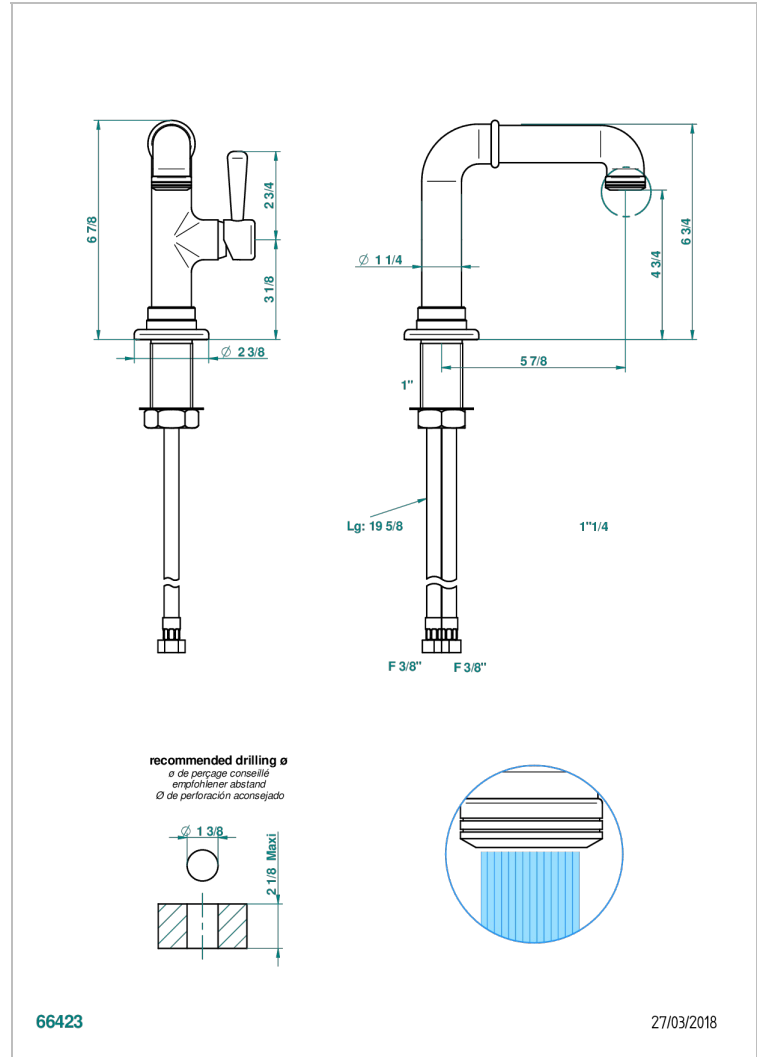

BEAUBOURG WITH LEVER

G7B-6500SV

Single lever basin mixer, without waste

CHARACTERISTIC

- ACS : 19ACCLY542

STANDARDS

AVAILABLE FINITIONS

Antique nickel - H28
Black ceram - D30
Blush PVD - H62
Brass color PVD - H49
Brown bronze color PVD - F33
Gold color PVD - H52