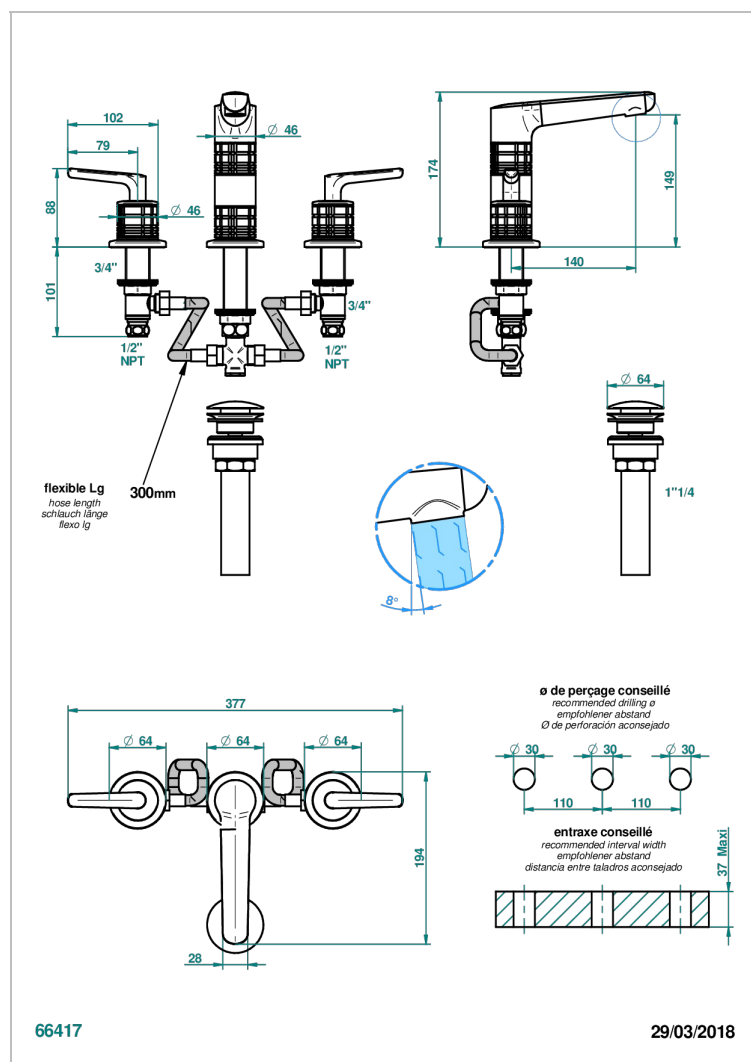

SYSTEM SQUARED METAL WITH LEVER

G9F-152/US

Rim mounted 3-hole basin mixer with waste, high spout

CARACTERÍSTICAS

- System Squared Metal with lever
- Rim mounted 3-hole basin mixer with waste, high spout

ACABADOS DISPONIBLES