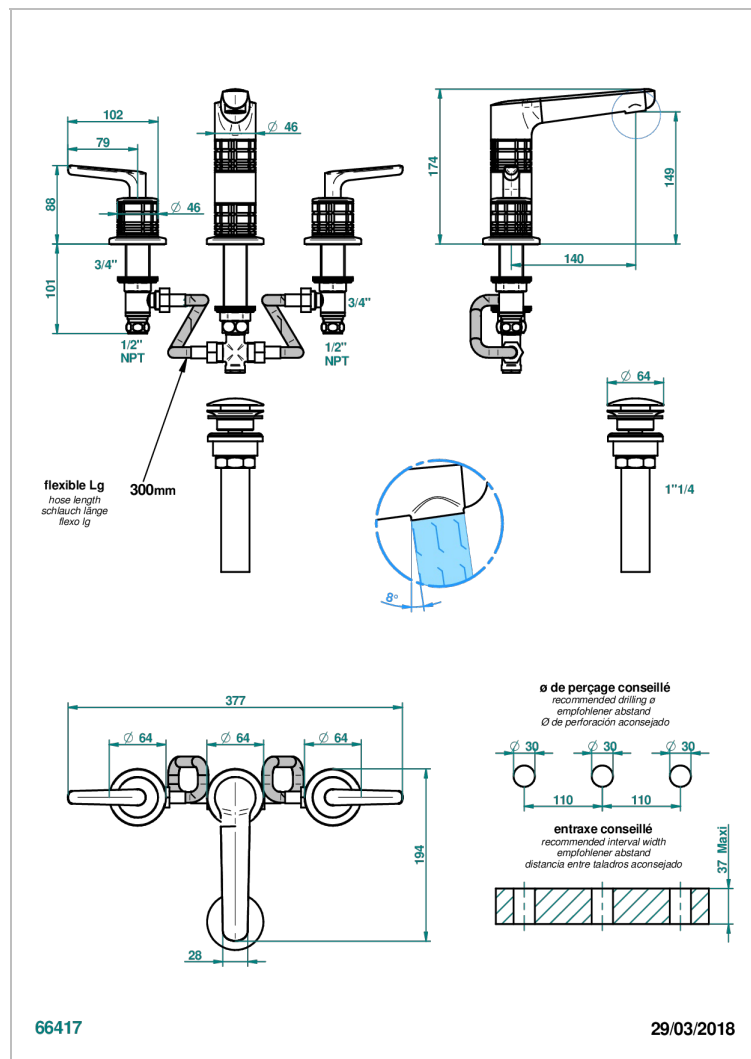

# SYSTEM SQUARED METAL WITH LEVER HANDLES

G9F-152/US

Widespread lavatory set, high spout, with drain

## CHARACTERISTIC

- System Squared Metal with lever handles
- Widespread lavatory set, high spout, with drain