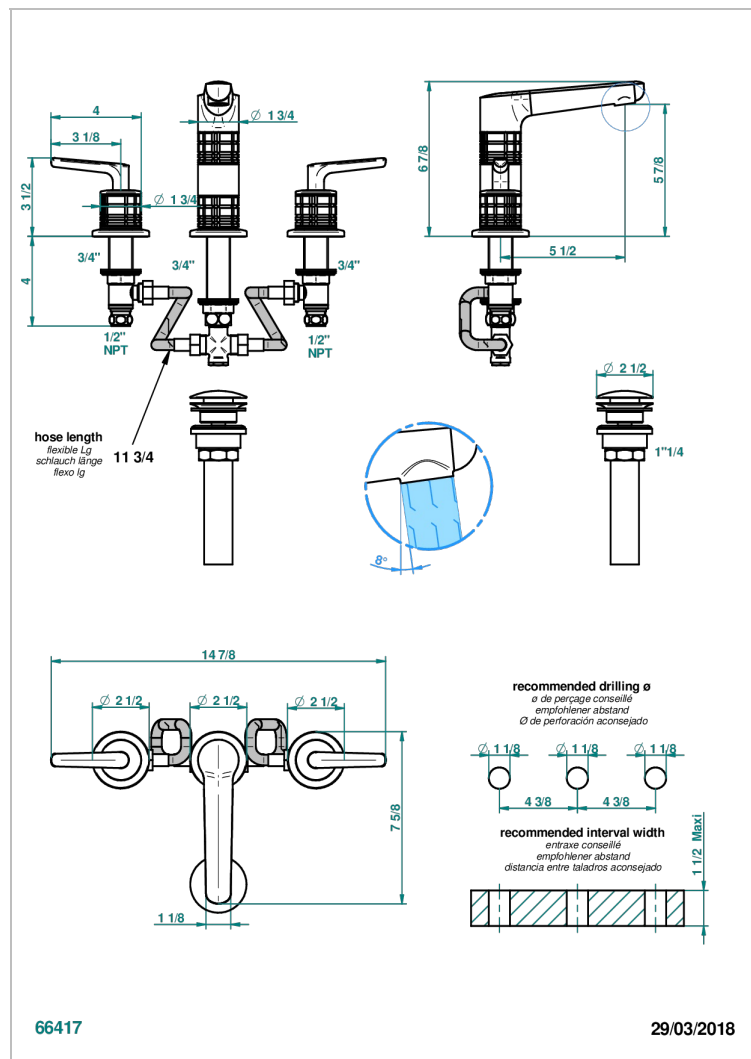

SYSTEM SQUARED METAL WITH LEVER

G9F-152/US

Rim mounted 3-hole basin mixer with waste, high spout

CARACTERÍSTICAS

- System Squared Metal with lever
- Rim mounted 3-hole basin mixer with waste, high spout

ACABADOS DISPONIBLES