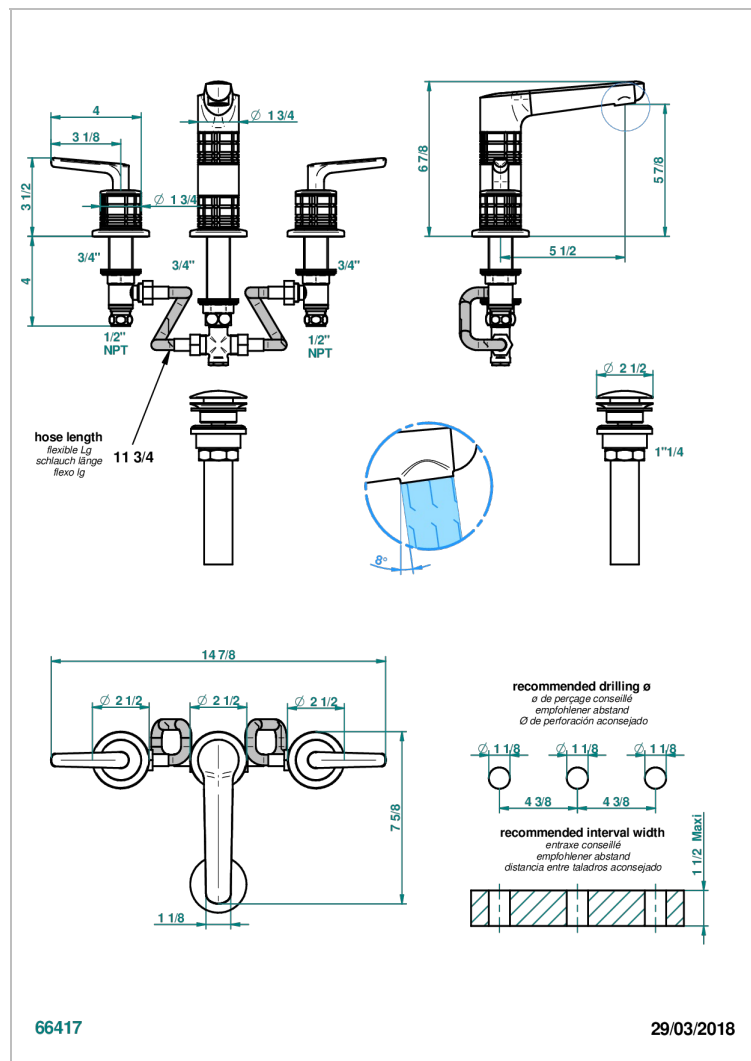

SYSTEM SQUARED METAL WITH LEVER HANDLES

G9F-152/US

Widespread lavatory set, high spout, with drain

CHARACTERISTIC

- System Squared Metal with lever handles
- Widespread lavatory set, high spout, with drain