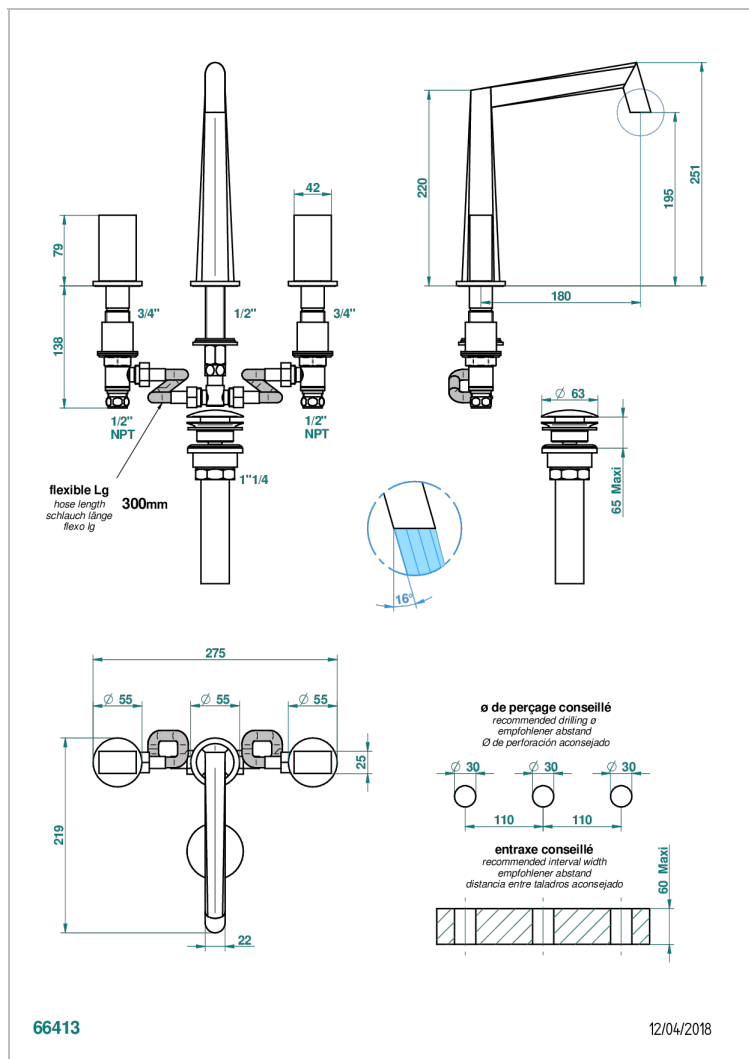

MONTAIGNE VENUS WHITE MARBLE

THG[®]
PARIS

G3V-151/US

Rim mounted 3-hole basin mixer with waste

CARACTERÍSTICAS

- Montaigne Venus white marble
- Rim mounted 3-hole basin mixer with waste

ACABADOS DISPONIBLES