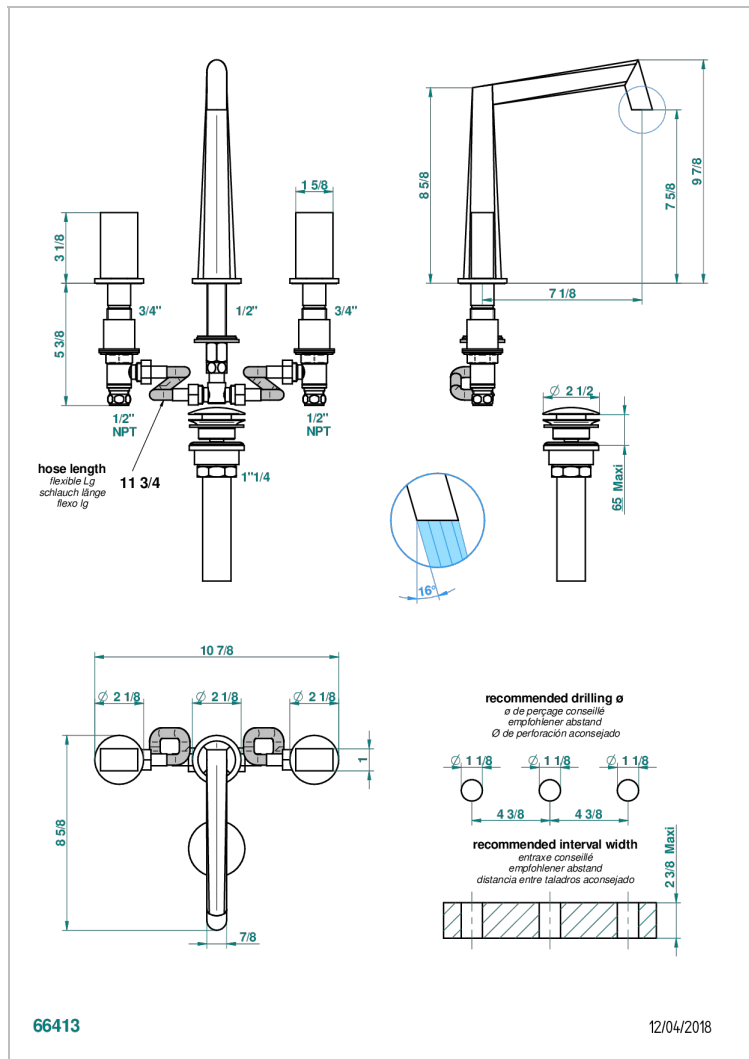

MONTAIGNE VENUS WHITE MARBLE

G3V-151/US

Rim mounted 3-hole basin mixer with waste

CARACTERÍSTICAS

- Montaigne Venus white marble
- Rim mounted 3-hole basin mixer with waste

ACABADOS DISPONIBLES

Bronce claro - D01
Cerámica negra mate - D30
Cobre viejo mate - H07
Cromo - A02
Cromo / dorado - G02
Cromo mate - C02