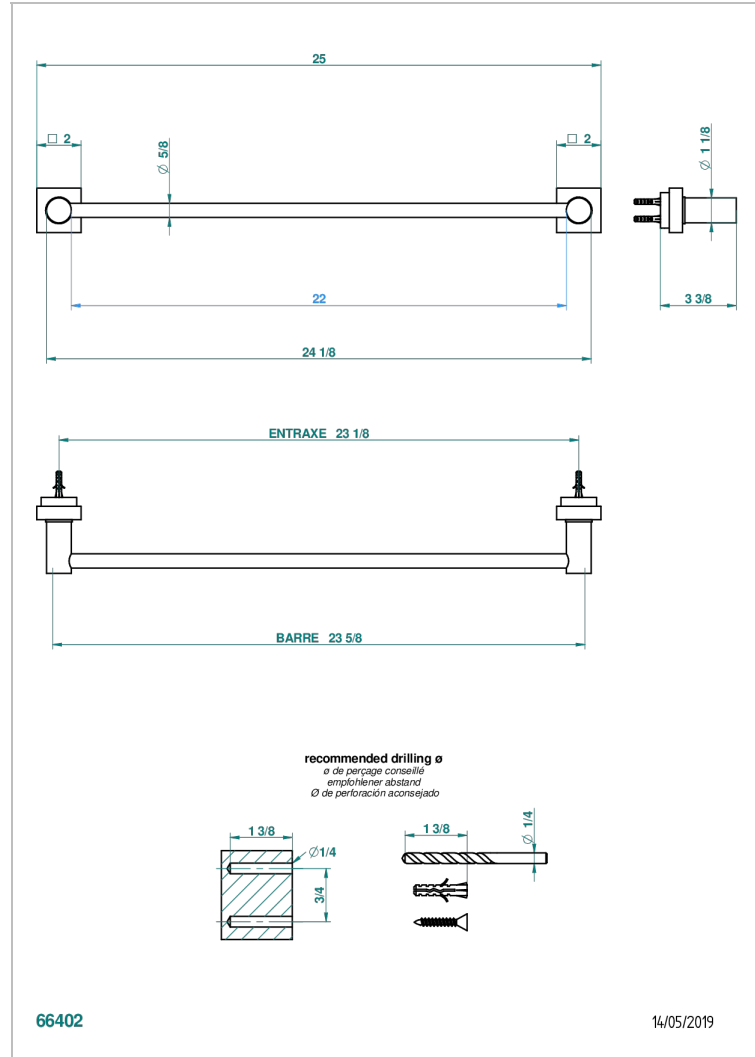

MONTAIGNE LEONARDO GREY MARBLE WITH LEVER HANDLES

G3U-514/60

Towel bar, 24" long

66402

14/05/2019

CHARACTERISTIC

- Montaigne Leonardo Grey marble with lever handles
- Towel bar, 24" long

AVAILABLE FINITIONS