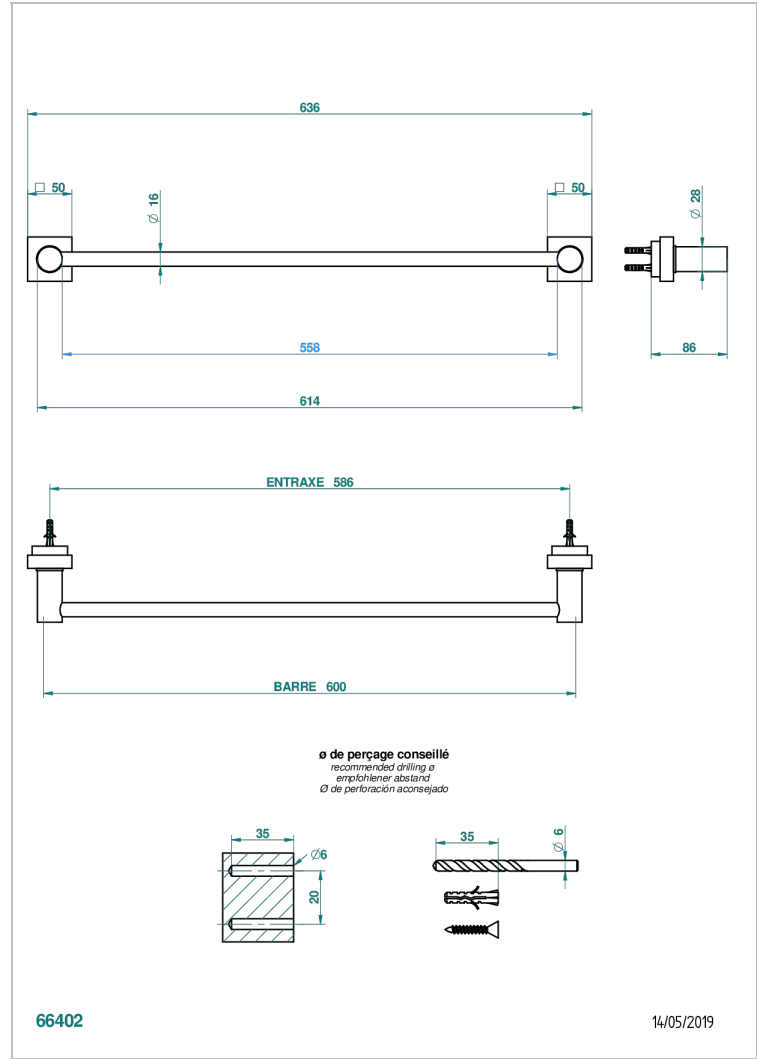

# MONTAIGNE LEONARDO GREY MARBLE WITH LEVER HANDLES

G3U-514/60

Single towel rail, fixed rail, length: 600 mm

## CHARACTERISTIC

- Montaigne Leonardo Grey marble with lever handles
- Single towel rail, fixed rail, length: 600 mm