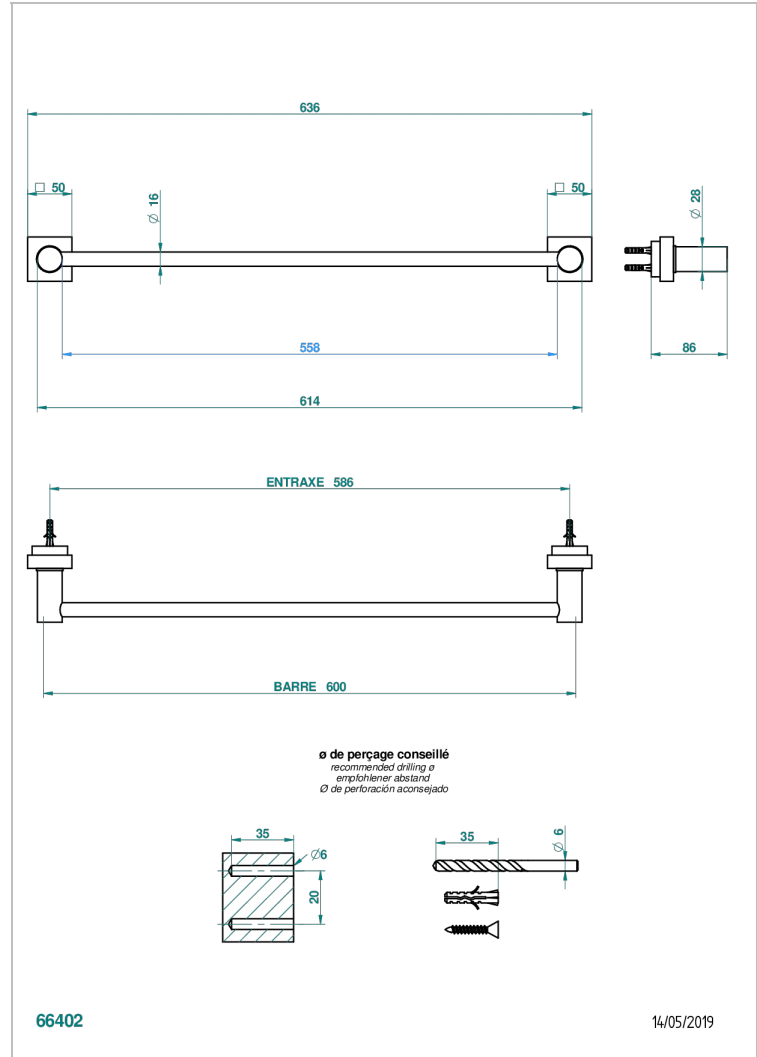

MONTAIGNE LEONARDO GREY MARBLE WITH LEVER HANDLES

G3U-514/60

Single towel rail, fixed rail, length: 600 mm

CHARACTERISTIC

- Montaigne Leonardo Grey marble with lever handles
- Single towel rail, fixed rail, length: 600 mm