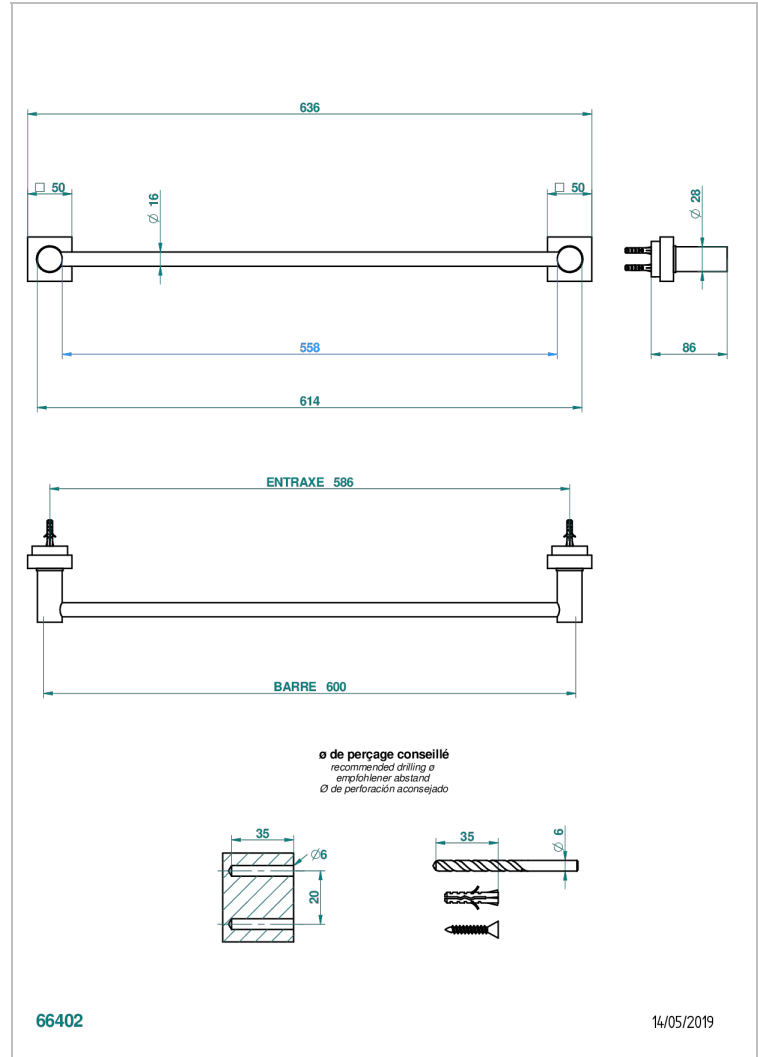

MONTAIGNE LEONARDO GREY MARBLE WITH LEVER HANDLES

G3U-514/60

单杆固定毛巾架 长600毫米

特色

- Montaigne Leonardo Grey marble with lever handles
- 单杆固定毛巾架 长600毫米

可选饰面

Black ceram - D30
Blush PVD - H62
Graphite PVD - H64
Matt Umber PVD - H67
Matt blush PVD - H60
Matt graphite PVD - H65